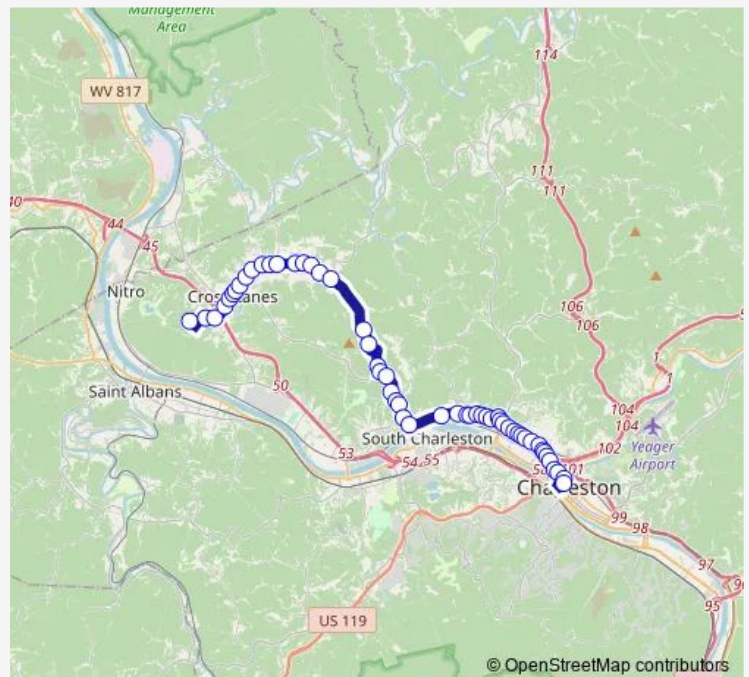

[Go to website](#)

**Direction**  
 Wash & Stockton St — Nitro Marketplace  
 41 stops  
[Open route schedule](#)

- Wash & Stockton St
- Wash & Patrick St
- Wash & Littlepage
- Wash & Griffin Dr
- Washington & 20th St
- 7th Ave & 22nd St
- 7th Ave & 24th St
- 7th Ave & 26th St
- 7th Ave & 29th St
- 7th Ave & 33rd St
- 7th Ave & 37th St
- Wash & Cold Spot
- Wash & Roxalana Rd
- Washington & Bush St
- Wash & Woodrum Ln
- Wash & Hildebrand Dr
- Wash & Slaughter Dr
- Wash & Big Tyler Rd
- Tyler Mountain
- Big Tyler & Woodrum
- Big Tyler & Mayapple

### Route schedule

Wash & Stockton St — Nitro Marketplace

Monday	05:35
Tuesday	05:35
Wednesday	05:35
Thursday	05:35
Friday	05:35
Saturday	05:42
Sunday	—

### Route info

Direction: Wash & Stockton St  
 Stops: 41  
 Trip Duration: 0 hour 44 min

5 — Tyler Mountain / Cross Lanes

Big Tyler & Rocky F

Big Tyler & Brennick

Big Tyler & Walnut

Big Tyler & Beech

Big Tyler & Ridgex