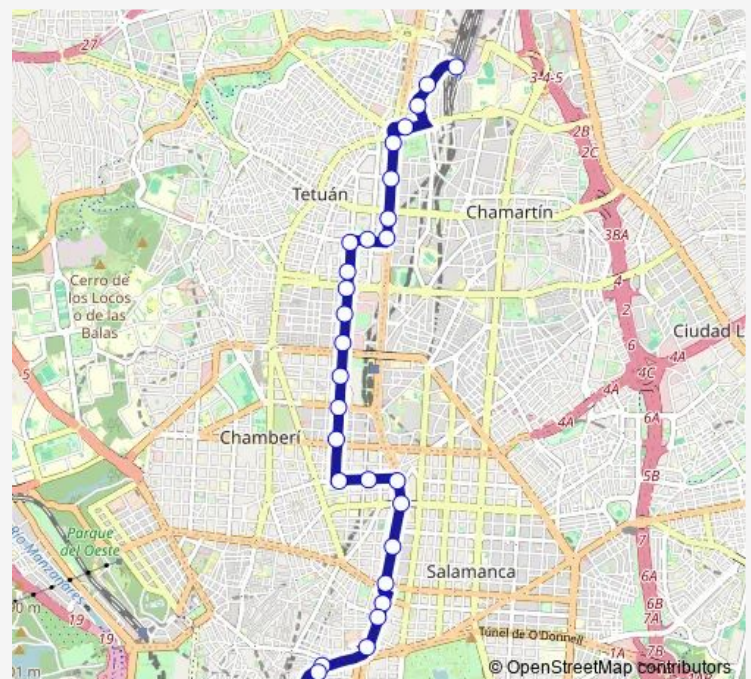

Castellana - Rubén Darío

Route schedule

Chamartín — Sol - Sevilla

Monday 06:30-22:58

Tuesday 06:30-22:58

Wednesday 06:30-22:58

Thursday 06:30-22:58

Friday 06:30-22:58

Saturday 06:30-22:58

Sunday 07:00-22:58

Route info

Direction: Chamartín

Stops: 28

Trip Duration: 0 hour 52 min

Castellana - Ministerio Interior

Colón

Biblioteca Nacional

Recoletos

Cibeles

Sevilla

Sol - Sevilla

Direction

Sol - Sevilla — Chamartín

29 stops

Friday 07:02-23:30

Saturday 07:02-23:30

Sunday 07:30-23:30

Route info

Direction: Sol - Sevilla

Stops: 29

Trip Duration: 0 hour 42 min

Plaza Castilla