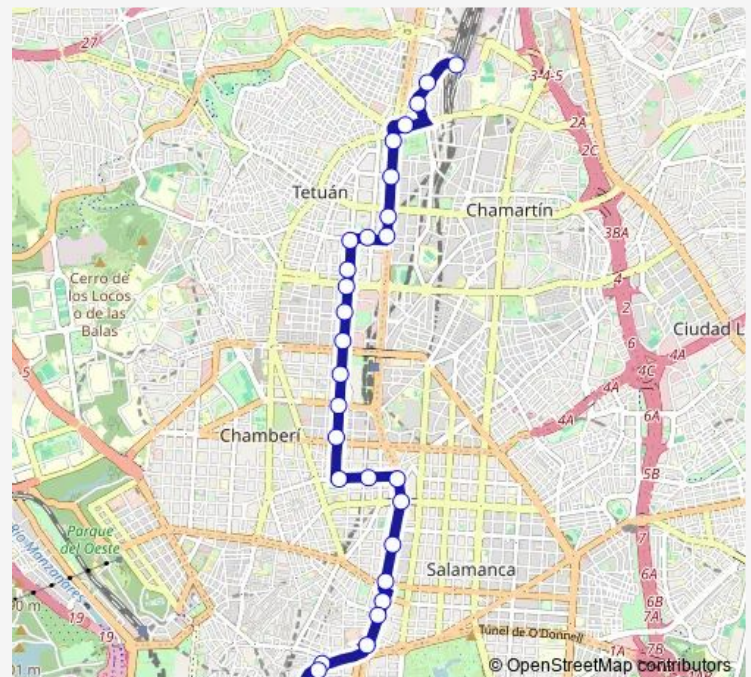

### Route schedule

Chamartín — Sol - Sevilla

Monday 06:30-22:58

Tuesday 06:30-22:58

Wednesday 06:30-22:58

Thursday 06:30-22:58

Friday 06:30-22:58

Saturday 06:30-22:58

### Route info

Direction: Chamartín

Stops: 28

Trip Duration: 0 hour 34 min

Castellana - Ministerio Interior

Colón

Biblioteca Nacional

Recoletos

## Route info

Direction: Sol - Sevilla

Stops: 29

Trip Duration: 0 hour 40 min

Plaza Castilla

Enrique Larreta

Agustín De Foxá

Chamartín