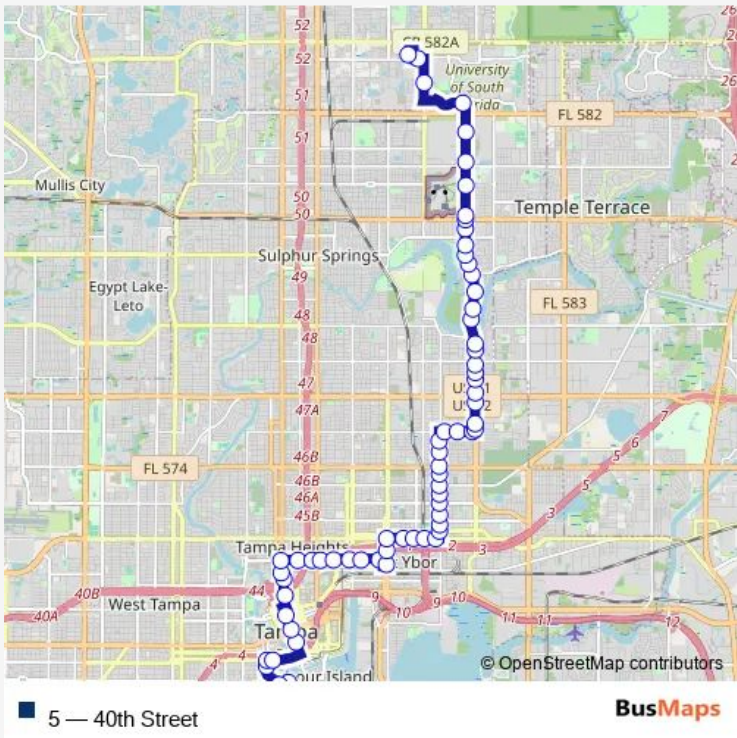

Bus 5 40th Street

[Go to website](#)

Direction
 Tampa General Hospital — University Area Transit Center
 65 stops
[Open route schedule](#)

- Tampa General Hospital
- Arbor Place @ Davis Blvd
- Davis Blvd @ One Davis Medical Bldg
- Plant Ave @ Beach Place
- Platt St @ Plant Av
- Platt St @ Parker St
- Florida Ave @ Whiting St
- Florida Ave @ Kennedy Blvd
- Marion Transit Center
- Marion St @ Estelle St
- Henderson Ave @ Florida Ave
- Florida Ave @ Palm Ave
- Palm Av @ Central Av
- Palm Av @ Mitchell Av
- Palm Av @ Florence St
- Palm Av @ Nuccio Pkwy
- Palm Av @ 15th St
- Palm Av @ 17th St
- Palm Av @ 20th St
- 22nd St @ 8th Ave
- 22nd St @ 13th Ave

Route schedule
 Tampa General Hospital — University Area Transit Center

Monday	04:51-22:39
Tuesday	04:51-22:39
Wednesday	04:51-22:39
Thursday	04:51-22:39
Friday	04:51-22:39
Saturday	04:45-22:40
Sunday	04:45-22:40

Route info
 Direction: Tampa General Hospital
 Stops: 65
 Trip Duration: 1 hour 7 min

22nd St @ Columbus Dr

Columbus Dr @ 26th St

Columbus Dr @ 29th St

Columbus Dr @ 31st St

Columbus Dr @ 33rd St

34th St @ 18th Av

65 stops

[Open route schedule](#)

University Area Transit Center

131st Ave @ Bruce B Downs Blvd

Bruce B Downs Blvd @ VA Hospital @ Sky Walk

Bruce B Downs Blvd @ Campus Hill Dr

Spectrum Blvd @ Embassy S

Mckinley Dr @ Fowler Av