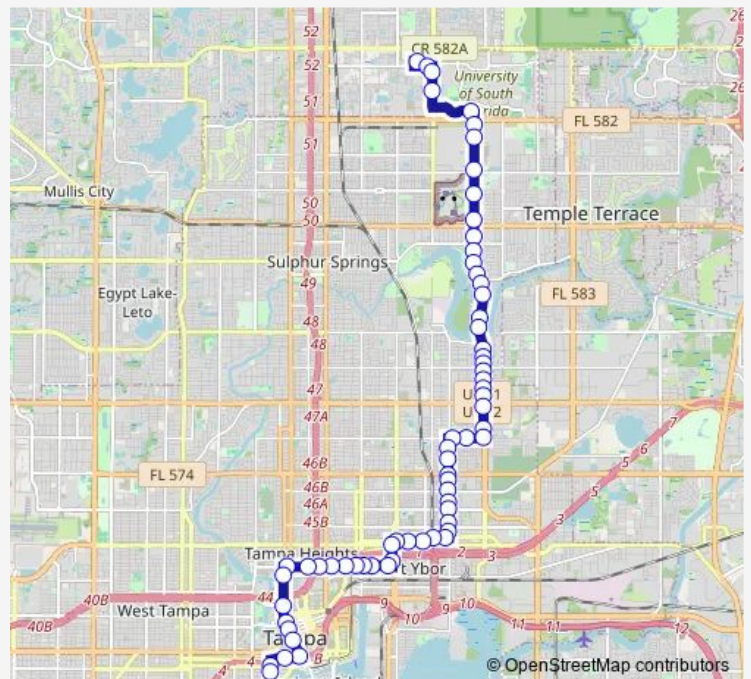

Florida Ave @ Palm Ave

Palm Av @ Central Av

Palm Av @ Mitchell Av

Palm Av @ Florence St

Palm Av @ Nuccio Pkwy

Palm Av @ 15th St

Palm Av @ 17th St

Palm Av @ 20th St

22nd St @ 8th Ave

22nd St @ 13th Ave

Route schedule

Tampa General Hospital — University Area Transit Center

Monday	04:51-22:39
Tuesday	04:51-22:39
Wednesday	04:51-22:39
Thursday	04:51-22:39
Friday	04:51-22:39
Saturday	04:45-22:40
Sunday	04:45-22:40

Route info

Direction: Tampa General Hospital

Stops: 65

Trip Duration: 1 hour 0 min

5 — 40th Street

22nd St @ Columbus Dr

Columbus Dr @ 26th St

Columbus Dr @ 29th St

Direction: University Area Transit Center

Stops: 65

Trip Duration: 0 hour 50 min

40th St @ Hillsborough Av

40th St @ Ellicott St

40th St @ Osborne Av

Osborne Av @ 37th St

Osborne Av @ 35th Cir