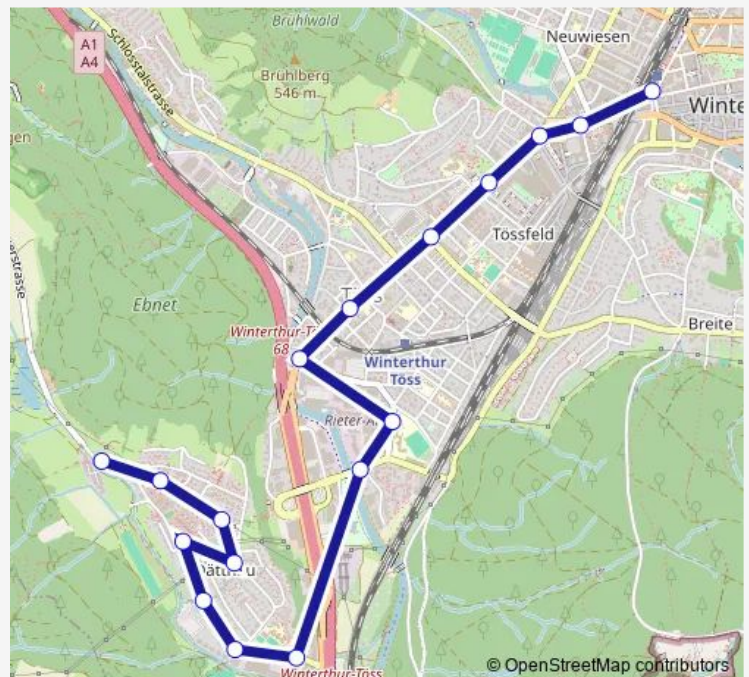

### Route schedule

Winterthur, Hauptbahnhof — Winterthur, Dättnuu

Monday	24:48 <sup>+1</sup>
Tuesday	—
Wednesday	—
Thursday	24:48 <sup>+1</sup>
Friday	24:48 <sup>+1</sup>
Saturday	—
Sunday	24:48 <sup>+1</sup>

### Route info

Direction: Winterthur, Hauptbahnhof

Stops: 18

Trip Duration: 0 hour 19 min

5 — B 5

BusMaps