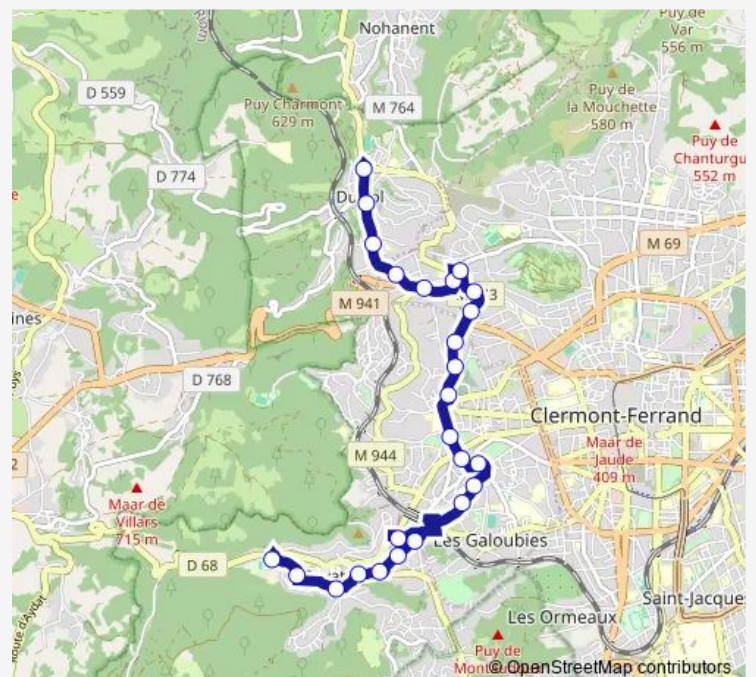

Villars

Voie Romaine

Chamalières Lycée

### Route schedule

Royat Pépinière — Chamalières Lycée

Monday 07:59

Tuesday 07:59

Wednesday 07:59

Thursday 07:59

Friday 07:59

Saturday —

### Route info

Direction: Royat Pépinière

Stops: 15

Trip Duration: 0 hour 20 min

## Direction

Durtol — Royat Pépinière

25 stops

[Open route schedule](#)

Durtol

Square Sabourin

Layat

Montcharvais