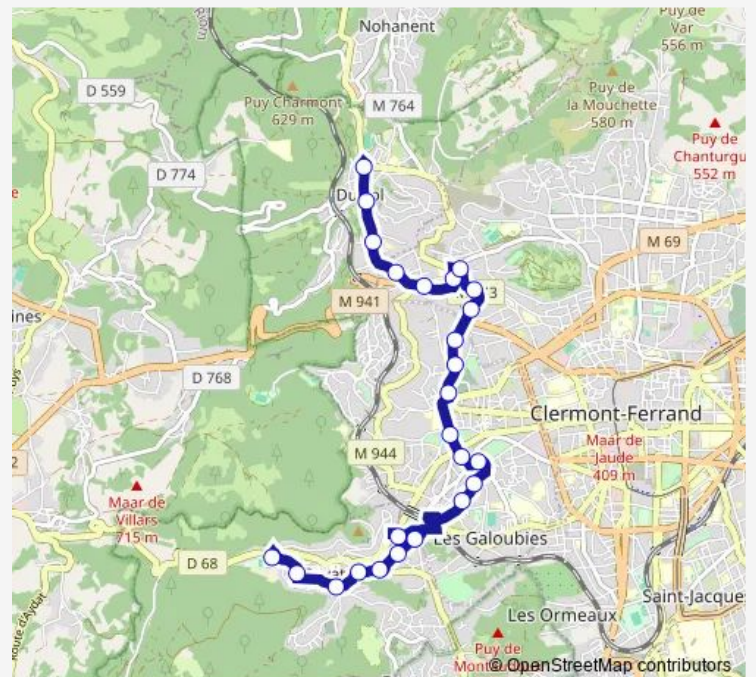

Direction

Royat Pépinière — Chamalières Lycée

15 stops

[Open route schedule](#)

Royat Pépinière

Pasteur

Barreiras

Berceaux

Villars

Voie Romaine

Chamalières Lycée

Route schedule

Royat Pépinière — Chamalières Lycée

Monday 07:59

Tuesday 07:59

Wednesday 07:59

Thursday 07:59

Friday 07:59

Saturday —

Sunday —

Route info

Direction: Royat Pépinière

Stops: 15

Trip Duration: 0 hour 20 min

Direction

Durtol — Royat Pépinière

25 stops

[Open route schedule](#)

Durtol

Square Sabourin

Layat

Montcharvais