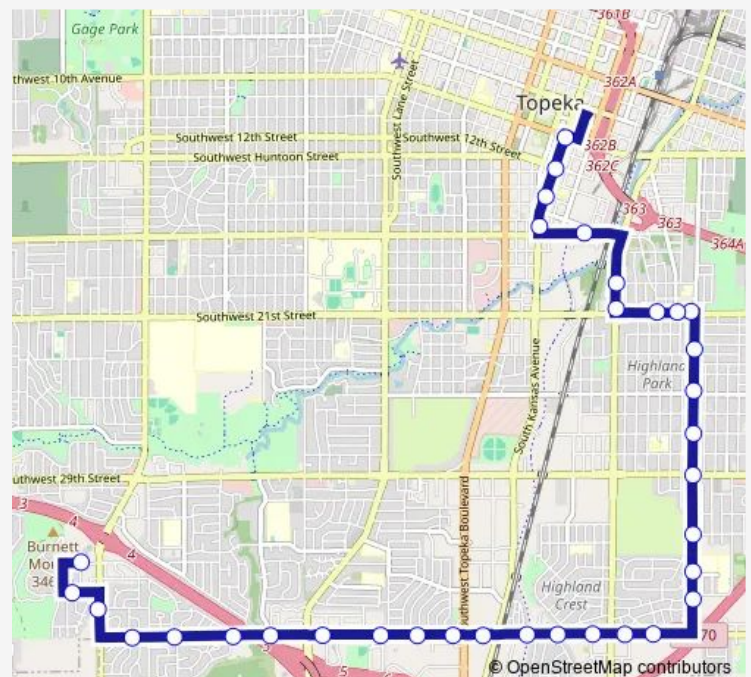

Indiana @ 34th Nb

Indiana @ 32nd Nb

Indiana @ 29th NB Rt 5

Route schedule

33rd @ Arrowhead — Kansas @ 10th Nb

Monday 06:44-17:44

Tuesday —

Wednesday —

Thursday —

Friday 06:44-17:44

Saturday —

Sunday —

Route info

Direction: 33rd @ Arrowhead

Stops: 33

Trip Duration: 0 hour 23 min

5 — #5 Indiana to Downtown

BusMaps

Indiana @ 27th Nb

Indiana @ 25th Nb

Indiana @ 23rd Nb

21st @ Indiana Wb

21st @ Hudson Wb

Adams @ 21st

Adams @ 19th Nb

17th @ Jefferson Wb

Kansas @ 17th Nb

Kansas @ 14th Nb

Kansas @ 12th Nb

Kansas @ 10th Nb

Direction

33rd @ Arrowhead — Kansas @ 10th Nb