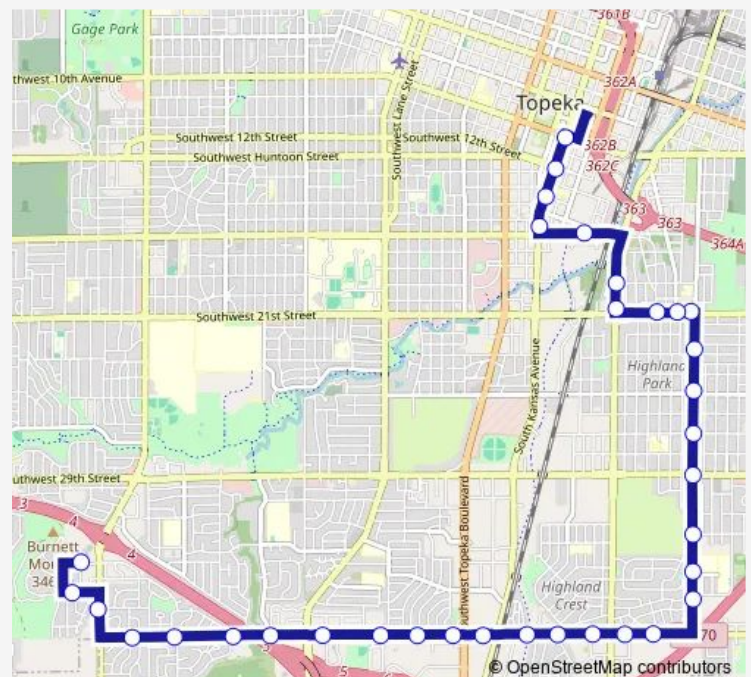

Indiana @ 34th Nb

Indiana @ 32nd Nb

Indiana @ 29th NB Rt 5

Route schedule

33rd @ Arrowhead — Kansas @ 10th Nb

Monday 06:44-17:44

Tuesday —

Wednesday —

Thursday —

Friday 06:44-17:44

Saturday —

Sunday —

Route info

Direction: 33rd @ Arrowhead

Stops: 33

Trip Duration: 0 hour 23 min

5 — #5 Indiana to Downtown

BusMaps

Indiana @ 27th Nb

Indiana @ 25th Nb

Indiana @ 23rd Nb

21st @ Indiana Wb

21st @ Hudson Wb

Adams @ 21st

Adams @ 19th Nb

17th @ Jefferson Wb

Kansas @ 17th Nb

Kansas @ 14th Nb

Kansas @ 12th Nb

Kansas @ 10th Nb

Direction

33rd @ Arrowhead — Kansas @ 10th Nb