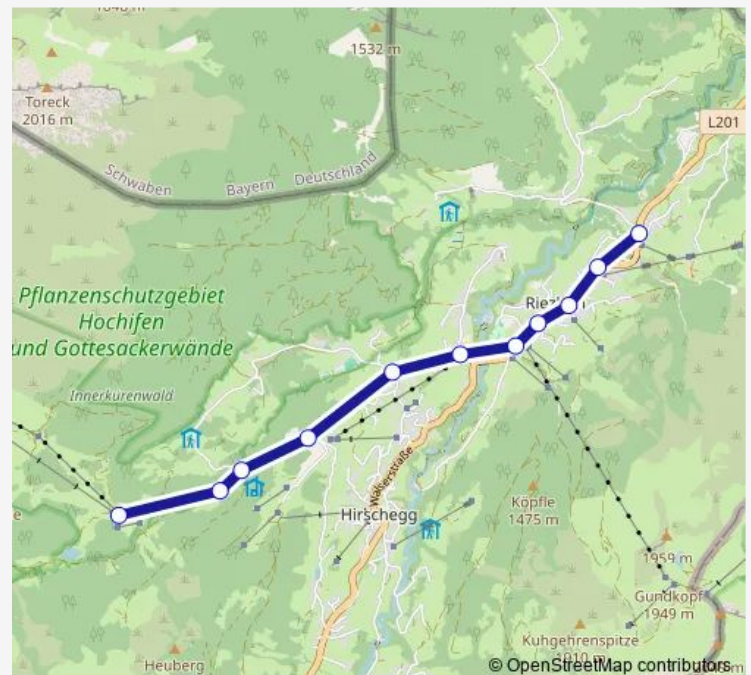

### Route schedule

Ifen — Unterwestegg

Monday 08:10-17:40

Tuesday 08:10-17:40

Wednesday 08:10-17:40

Thursday 08:10-17:40

Friday 08:10-17:40

Saturday 08:10-17:40

### Route info

Direction: Ifen

Stops: 11

Trip Duration: 0 hour 16 min