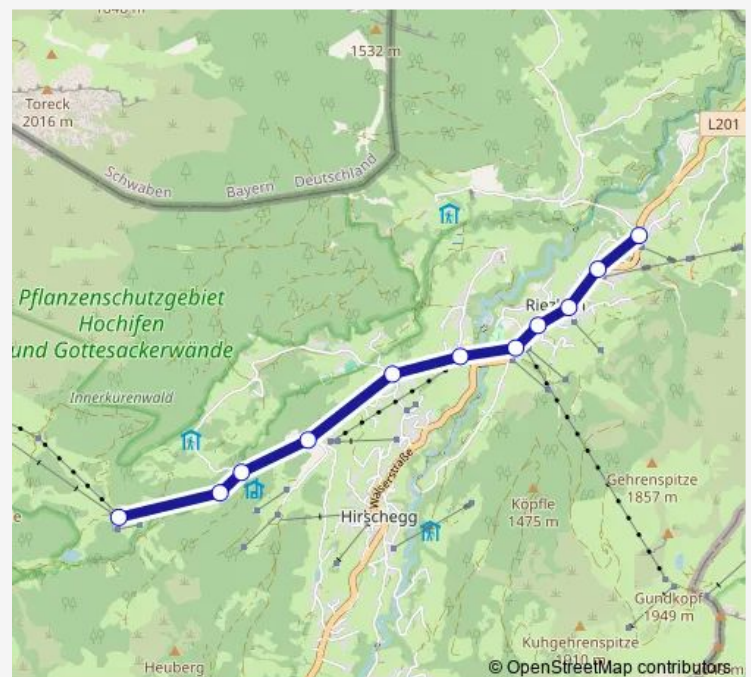

### Route schedule

Ifen — Unterwestegg

Monday 08:10-17:40

Tuesday 08:10-17:40

Wednesday 08:10-17:40

Thursday 08:10-17:40

Friday 08:10-17:40

Saturday 08:10-17:40

### Route info

Direction: Ifen

Stops: 11

Trip Duration: 0 hour 16 min