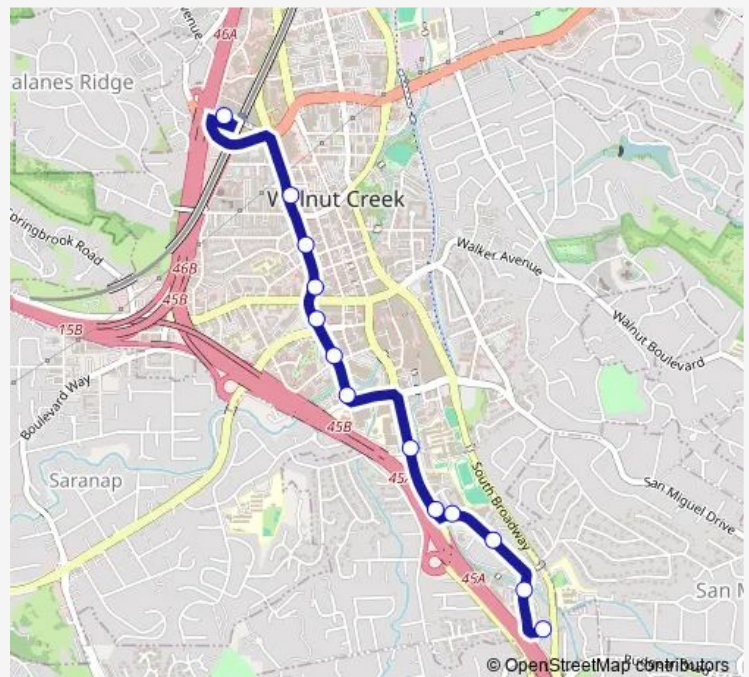

N California Blvd And Mt Diablo Blvd

N California Blvd And Bonanza St

N California Blvd And Cole Ave

Walnut Creek Bart

Route schedule

Creekside Dr And End — Walnut Creek Bart

Monday 06:08-19:38

Tuesday 06:08-19:38

Wednesday 06:08-19:38

Thursday 06:08-19:38

Friday 06:08-19:38

Saturday —

Sunday —

Route info

Direction: Creekside Dr And End

Stops: 13

Trip Duration: 0 hour 15 min

5 — Walnut Creek Bart/Creekside Dr

Direction

Walnut Creek Bart — Creekside Dr And End

13 stops

[Open route schedule](#)

Walnut Creek Bart

N California Blvd And Lacassie Ave

Tuesday 05:53-19:23

Wednesday 05:53-19:23

Thursday 05:53-19:23

Friday 05:53-19:23

Saturday —

Sunday —

Route info

Direction: Walnut Creek Bart