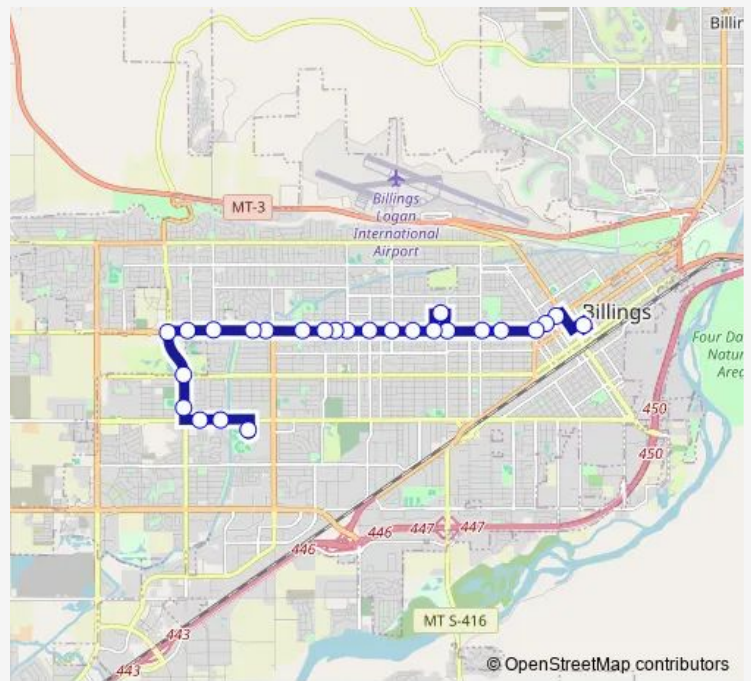

Grand Avenue and 19th Street West

Grand Avenue and 21st Street West

Grand Avenue and 25th Street West

Grand Avenue and Forest Park Drive

Grand Avenue and Rehberg Lane

Grand Avenue and 32nd Street West

Zimmerman Trail and Grand Avenue

Route schedule

Downtown Transfer Center- 220 North 25th Street — Stewart Park Transfer Center

Monday	05:45-19:45
Tuesday	05:45-19:45
Wednesday	05:45-19:45
Thursday	05:45-19:45
Friday	05:45-19:45
Saturday	08:00-17:30
Sunday	—

Route info

Direction: Downtown Transfer Center- 220 North 25th Street

Stops: 26

Trip Duration: 0 hour 22 min

5 — Grand

Zimmerman Trail and Broadwater Avenue

32nd Street West and Saint John's Avenue

Central Avenue and 31st Street West at Hunter's Point

Central Avenue and Brookshire Boulevard

Stewart Park Transfer Center

Direction

Stewart Park Transfer Center — Downtown Transfer Center- 220 North 25th Street

29 stops

[Open route schedule](#)

Stewart Park Transfer Center