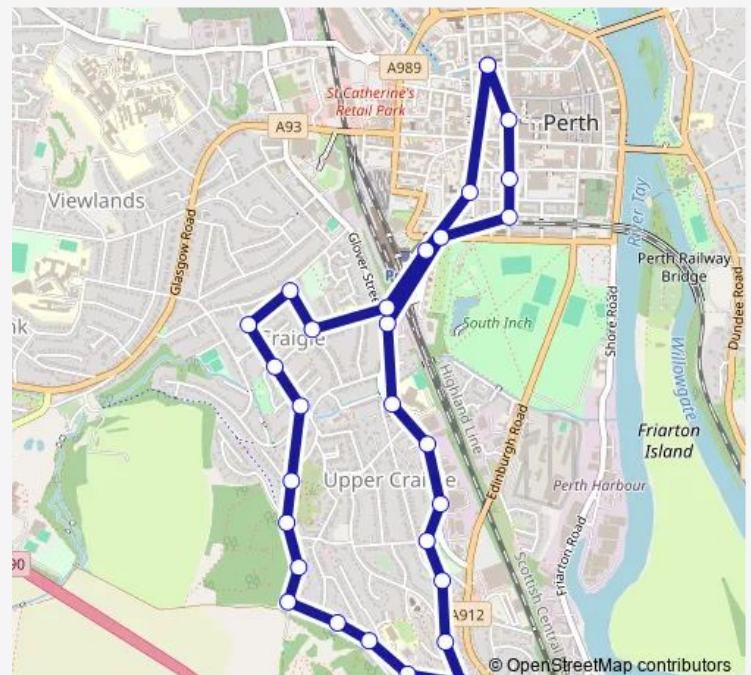

Bus 5 Perth - Craigie and Moncrieffe

[Go to website](#)

Direction

Mill Street — Mill Street

29 stops

[Open route schedule](#)

Mill Street

Scott Street

Craigie Knowes Road

Craigie Knowes Avenue

Knowelea Terrace

Route schedule

Mill Street — Mill Street

Monday 07:40

Tuesday 07:40

Wednesday 07:40

Thursday 07:40

Friday 07:40

Saturday —

Sunday —

Route info

Direction: Mill Street

Stops: 29

Trip Duration: 0 hour 26 min

Mill Street

Direction

Mill Street — Mill Street

29 stops

[Open route schedule](#)

Mill Street

Scott Street

Scott Street