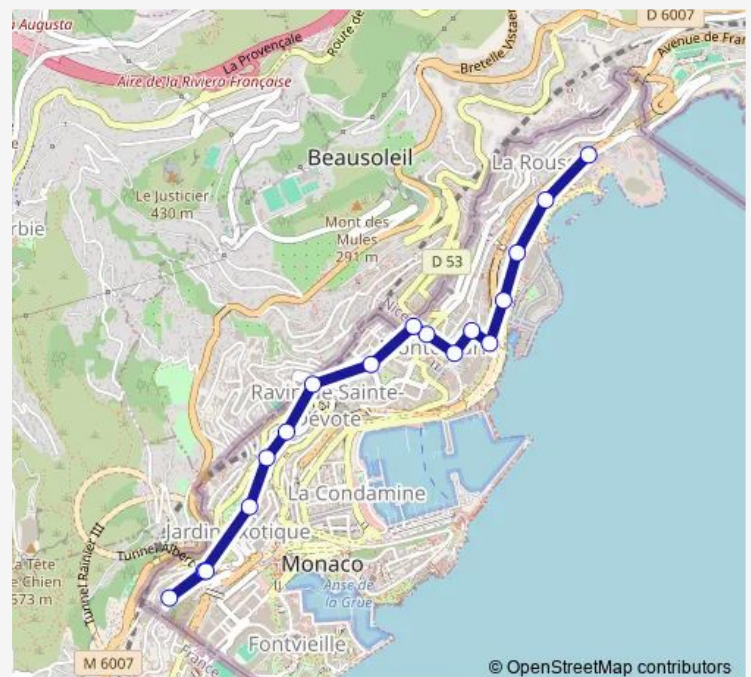

Pont Sainte-Devote

Belgique

Bosio

Parc Princesse Antoinette

Hopital

Athane

Hopital

Route schedule

Route info

Direction: Larvotto

Stops: 17

Trip Duration: 0 hour 25 min

© OpenStreetMap contributors

5 — Hôpital - Larvotto

BusMaps

Direction

Friday 07:12-20:15

Saturday 07:28-20:05

Sunday 08:00-20:00

Route info

Direction: Hopital

Stops: 16

Trip Duration: 0 hour 21 min

Direction

Sunday 07:50-14:19

Route info

Direction: Depot Fontvieille

Stops: 2

Trip Duration: 0 hour 9 min

Direction

Monaco-Ville LE Rocher — Athanee

8 stops