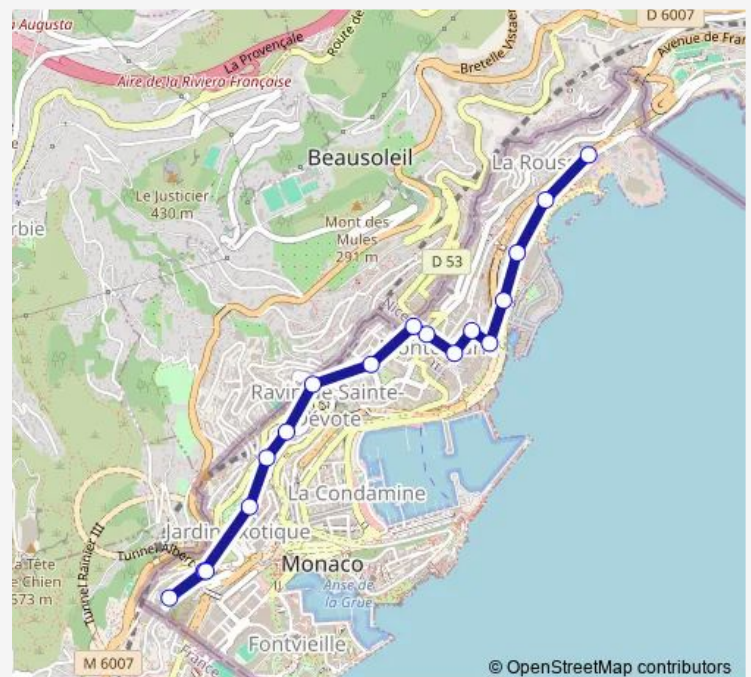

Pont Sainte-Devote

Belgique

Bosio

Parc Princesse Antoinette

Hopital

Athane

Hopital

Route schedule

Route info

Direction: Larvotto

Stops: 17

Trip Duration: 0 hour 22 min

© OpenStreetMap contributors

5 — Hôpital - Larvotto

BusMaps

Direction

Route info

Direction: Hopital

Stops: 16

Trip Duration: 0 hour 21 min

Direction

Hopital — Depot Fontvieille

2 stops

[Open route schedule](#)

Saturday 07:18

Sunday 07:50-14:19

Route info

Direction: Depot Fontvieille

Stops: 2

Trip Duration: 0 hour 9 min

Direction

Monaco-Ville LE Rocher — Athanee