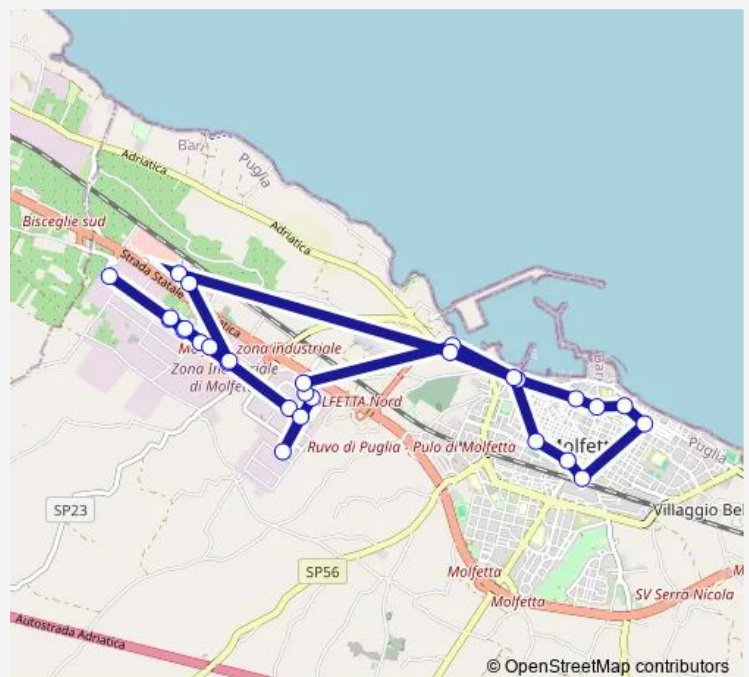

Via Baccharini n. 10

Piazza A. Moro- Stazione Ferroviaria

Corso Fornari n. 14

Corso Fornari n. 108

Via Madonna dei Martiri- civico 120

Route schedule

Capolinea area parcheggio via A. Olivetti n. 42 — Via A. Olivetti - altezza Grossano - Network

Monday 06:48-21:31

Tuesday 06:48-21:31

Wednesday 06:48-21:31

Thursday 06:48-21:31

Friday 06:48-21:31

Saturday 06:48-21:31

Sunday —

Route info

Direction: Capolinea area parcheggio via A. Olivetti n. 42

Stops: 28

Trip Duration: 1 hour 13 min

5 — Zona Asi

Via Madonna dei martiri - alt. Citta' degli Artisti

Via dei Portuali - Outlet

Via dei Portuali - Miragica

Monday	08:02
Tuesday	08:02
Wednesday	08:02
Thursday	08:02
Friday	08:02
Saturday	08:02
Sunday	—

Route info

Direction: Piazza A. Moro- Stazione Ferroviaria

Stops: 10

Trip Duration: 0 hour 25 min

5 Bus time schedules and route maps are available in an offline PDF at busmaps.com. Use the busmaps.com website to see live bus times, train schedule or subway schedule, and step-by-step directions for all public transit in Molfetta