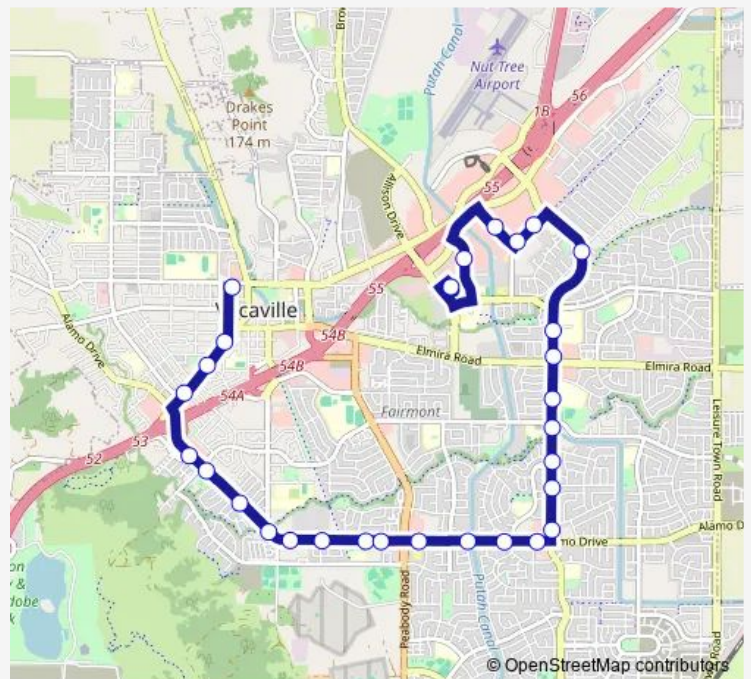

Bus 5 Route 5

[Go to website](#)

Direction
 Vacaville Transportation Center — Vacaville Transit Plaza
 32 stops
[Open route schedule](#)

- Vacaville Transportation Center
- Harbison Dr. at Safeway
- Helen Power Dr. at Baskin Robins
- Helen Power Dr. at Burton Dr. (Walmart)
- Burton Dr.
- Burton Dr. at Nut Tree Rd.
- Nut Tree Rd. at Burton Dr.
- Nut Tree Rd. at Arcadia Dr.
- Nut Tree Rd. at Ulatis Dr.
- Nut Tree Rd. at North Bay Way
- Nut Tree Rd. at Elmira Rd.
- Nut Tree Rd. at Vaca Pena Middle School
- Nut Tree Rd. at Marshall Rd.
- Nut Tree Rd. at Bel Air Dr.
- Nut Tree Rd. at Alamo Dr.
- Alamo Dr. at Nut Tree Rd.
- Alamo Dr. at Bel Air Dr.
- Alamo Dr. at Peabody Rd. (Lucky Store)
- Alamo Dr. at Peabody Rd. (Chevron)
- Alamo Dr. at Rosewood Ln.
- Alamo Dr. at Mariposa Ave.

Route info

Direction: Vacaville Transportation Center

Stops: 32

Trip Duration: 0 hour 30 min

5 — Route 5

Alamo Dr. at Alamo Ln.

Alamo Dr. at Davis St.

Alamo Dr. at Whitehall Way

Direction

Vacaville Transit Plaza — Vacaville Transportation Center

29 stops

[Open route schedule](#)

Vacaville Transit Plaza

Merchant St. at Cernon St.

Merchant St. at City Hall

Merchant St. at Orchard Ave.

Route info

Direction: Vacaville Transit Plaza

Stops: 29

Trip Duration: 0 hour 28 min

Burton Dr. at Helen Power Dr. (Sam's Club)

Burton Dr. at Helen Power Dr.

Harbison Dr. at Nut Tree Pkwy. (Burlington Coat Factory)