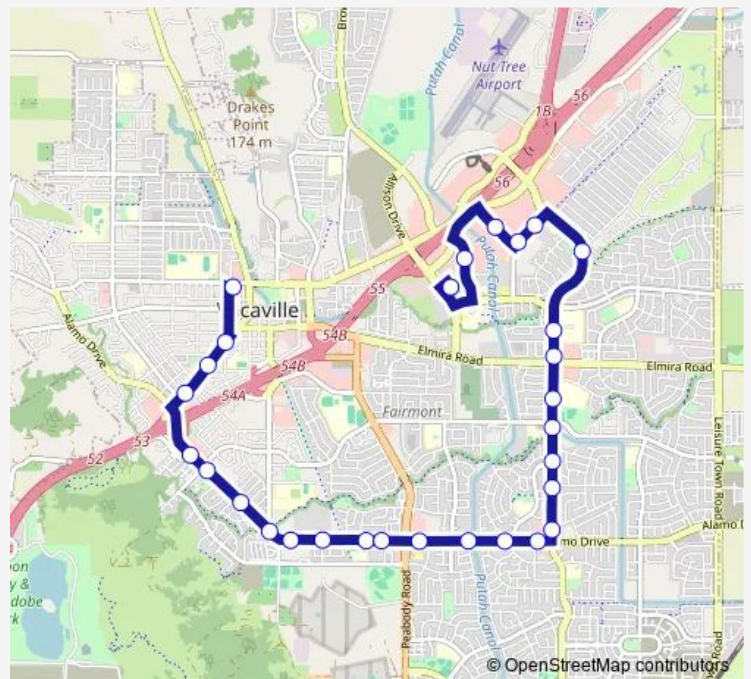

Bus 5 Route 5

[Go to website](#)

Direction
 Vacaville Transportation Center — Vacaville Transit Plaza
 32 stops
[Open route schedule](#)

- Vacaville Transportation Center
- Harbison Dr. at Safeway
- Helen Power Dr. at Baskin Robins
- Helen Power Dr. at Burton Dr. (Walmart)
- Burton Dr.
- Burton Dr. at Nut Tree Rd.
- Nut Tree Rd. at Burton Dr.
- Nut Tree Rd. at Arcadia Dr.
- Nut Tree Rd. at Ulatis Dr.
- Nut Tree Rd. at North Bay Way
- Nut Tree Rd. at Elmira Rd.
- Nut Tree Rd. at Vaca Pena Middle School
- Nut Tree Rd. at Marshall Rd.
- Nut Tree Rd. at Bel Air Dr.
- Nut Tree Rd. at Alamo Dr.
- Alamo Dr. at Nut Tree Rd.
- Alamo Dr. at Bel Air Dr.
- Alamo Dr. at Peabody Rd. (Lucky Store)
- Alamo Dr. at Peabody Rd. (Chevron)
- Alamo Dr. at Rosewood Ln.
- Alamo Dr. at Mariposa Ave.

Route info

Direction: Vacaville Transportation Center
 Stops: 32
 Trip Duration: 0 hour 30 min

5 — Route 5

Alamo Dr. at Alamo Ln.

Alamo Dr. at Davis St.

Alamo Dr. at Whitehall Way

Alamo Dr. at La Cruz Ln.

Alamo Dr. at Marshall Rd.

29 stops

[Open route schedule](#)

Vacaville Transit Plaza

Merchant St. at Cernon St.

Merchant St. at City Hall

Merchant St. at Orchard Ave.

Alamo Dr. at Butcher Rd.

Alamo Dr. at Marshall Rd. (3 Oaks)

Stops: 29

Trip Duration: 0 hour 28 min

Burton Dr. at Helen Power Dr. (Sam's Club)

Burton Dr. at Helen Power Dr.

Harbison Dr. at Nut Tree Pkwy. (Burlington Coat Fa

Vacaville Transportation Center

5 Bus time schedules and route maps are available in an offline PDF at busmaps.com. Use the busmaps.com website to see live bus times, train schedule or subway schedule, and step-by-step directions for all public transit in Fairfield