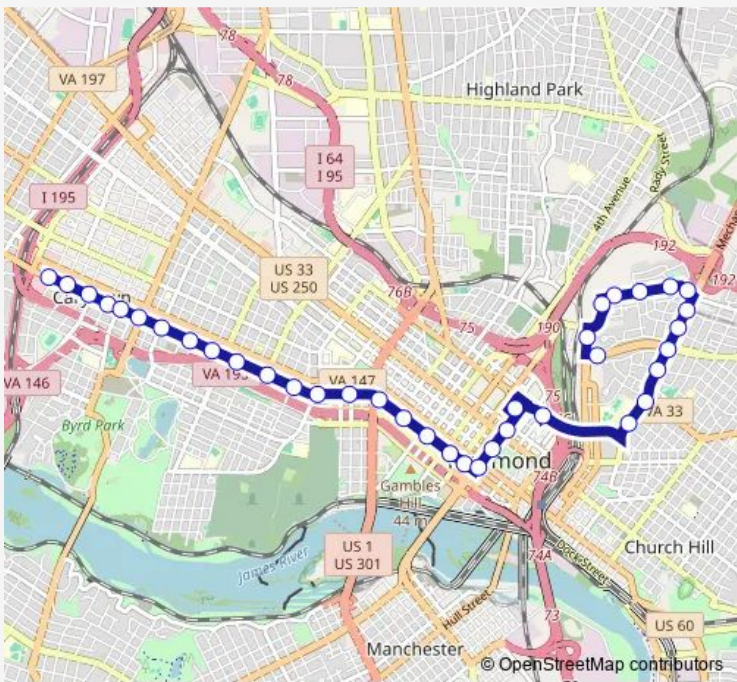

Route schedule
 Cary & Nansemond — Fairfield WAY + Entrance TO City Jail

Monday	04:55-23:55
Tuesday	04:55-23:55
Wednesday	04:55-23:55
Thursday	04:55-23:55
Friday	04:55-23:55
Saturday	05:55-23:15
Sunday	06:10-23:19

Route info
 Direction: Cary & Nansemond
 Stops: 37
 Trip Duration: 0 hour 36 min

5 — Cary/Main/Whitcomb **BusMaps**

9th & Marshall (Mid-block between Marshall & Broad)

Transfer Station BAY F

Leigh & 11th Eb

Main & Rowland

Route schedule

Fairfield WAY + Entrance TO City Jail — Cary & Nansmond

Monday 05:05-23:35

Tuesday 05:05-23:35

Wednesday 05:05-23:35

Thursday 05:05-23:35

Friday 05:05-23:35

Saturday 05:35-23:05

Sunday 05:55-22:30

Route info

Direction: Fairfield WAY + Entrance TO City Jail

Stops: 31

Trip Duration: 0 hour 39 min

Main & Stafford

Main + Boulevard