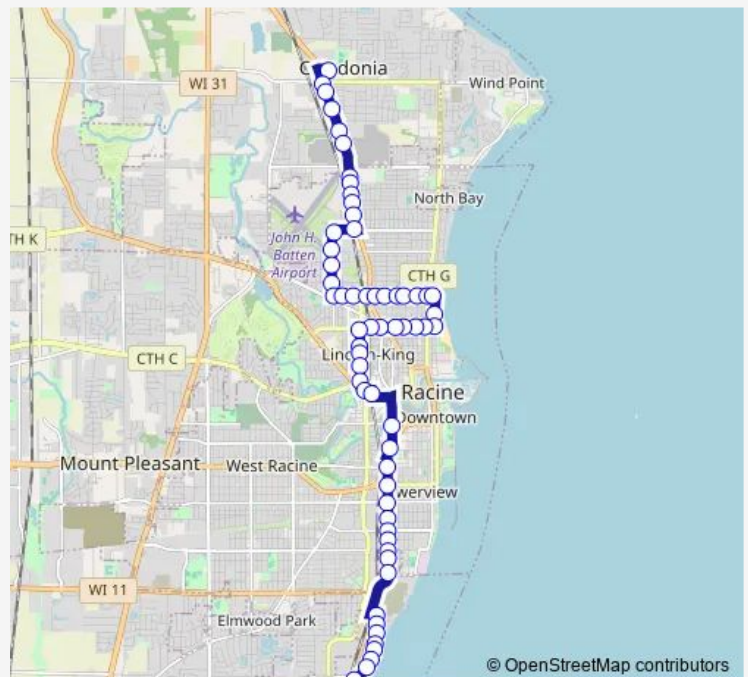

Washington Ave & Tenth St

Marquette St & 6th St

Liberty at Marquette Nb

Transit Center W

N Memorial Dr & West St

N Memorial Dr & Hamilton St

N Memorial Dr & Albert St

Memorial Dr & Kewaunee St

N Memorial Dr & High St

### Route schedule

Rcoc — Greentree Center

Monday 05:24-07:24

Tuesday 05:24-07:24

Wednesday 05:24-07:24

Thursday 05:24-07:24

Friday 05:24-07:24

Saturday —

### Route info

Direction: Rcoc

Stops: 62

Trip Duration: 0 hour 40 min

© OpenStreetMap contributors

5 — Route 5

High St & Edgewood Dr

High St & Geneva St