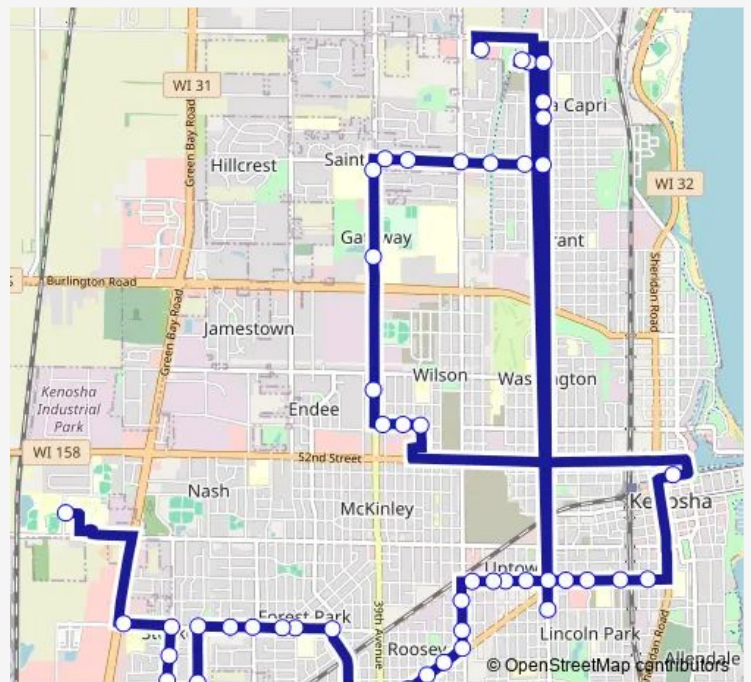

Bus 5 Route 5

[Go to website](#)

Direction
 Glenwood Crossings — Indian Trail Academy

52 stops

[Open route schedule](#)

- Glenwood Crossings
- 18th St and 22nd Ave (Eb)
- Saxony Manor - 1st Stop
- Saxony Manor - 2nd Stop
- 22nd Ave at Saxony Manor
- 22nd Ave at 21st St Nw
- 22nd Ave and 22nd St
- 27th St and 22nd ave Nw
- 27th St and 24th Ave Ne
- 27th St and Bike Trail
- 27th St and 30th Ave Ne
- 3501 27th St
- 27th St at Hillcrest Mobile Home Park
- Bullen Middle School (Southbound)
- 39th Ave at Shaghark Apartments
- 39th Ave and 46th St Nw
- 50th St and 38th Ave Sw
- 50th St & 36th Ave (Eastbound)
- 50th St and 34th Ave Sw
- Kenosha Transit Center
- 63rd St and 11th Ave Ne

5 — Route 5

63rd St and 14th Ave Ne

63rd St and 18th Ave Ne

63rd St and 20th Ave Ne

63rd St and 22nd Ave Ne

63rd St and 24th Ave Ne

63rd St and 26th Ave Ne

63rd St and 27th Ave Nw

63rd St and 29th Ave Ne

30th Ave and 64th St

30th Ave and 67th St

30th Ave and Roosevelt Rd

Roosevelt Rd and 32nd Ave

Roosevelt Rd and 34th Ave

Roosevel Rd and 36th Ave

Roosevelt Rd and 38th Ave

Stops: 73

Trip Duration: 0 hour 55 min

63rd Sr and 26th Ave Sw

63rd St and 25th Ave Sw

63rd St and 24th Ave Sw

63rd St and 23rd Ave Sw

22nd Ave & 63rd St

63rd St and 20th Ave Sw