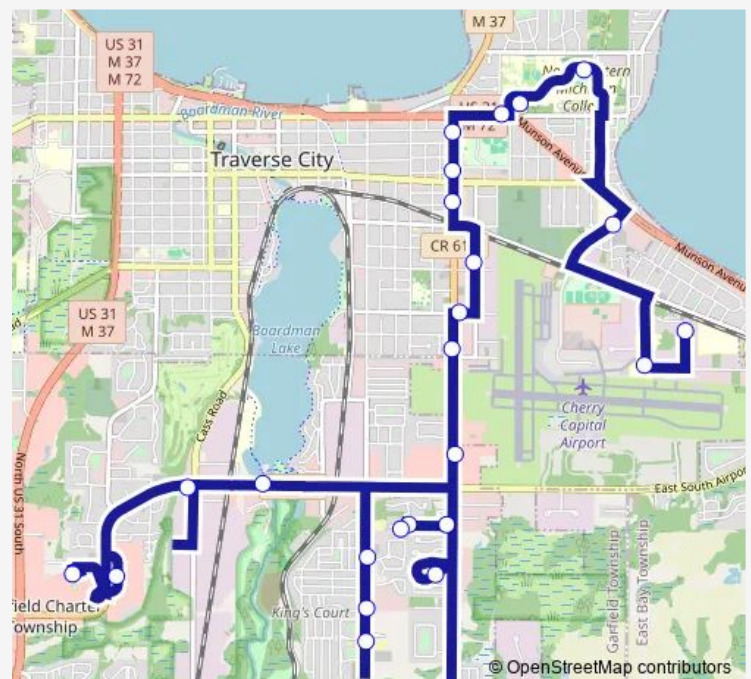

Carver St @ Garfield Ave (Southbound)

Garfield and Boon (Southbound)

Traverse Health Clinic

Oak Terrace Apts

Aspen Hill Apts

Oak Terrace @ Garfield Rd

Sugar Plum Apts

Lafranier Rd at Ridge 45 Apartments (Southbound)

Lafranier Rd @ GT County Health Dept. (Route 2/5 Inbound)

Lafranier Rd @ Village Glen Apts

S Airport Rd @ Logans Landing (Southbound)

Route schedule

N Aero Park Ct — Grand Traverse Mall (1,5,12,Bayline)

Monday 07:00

Tuesday 07:00

Wednesday 07:00

Thursday 07:00

Friday 07:00

Saturday 10:00

Sunday 09:00

Route info

Direction: N Aero Park Ct

Stops: 24

Trip Duration: 0 hour 42 min

5 — Garfield / Lafranier / GT Mall

Cass Rd Transfer Station

Crossing Circle Dr @ The Tower (Route 1)

Grand Traverse Mall (1,5,12,Bayline)

Direction

Grand Traverse Mall (1,5,12,Bayline) — N Aero Park Ct