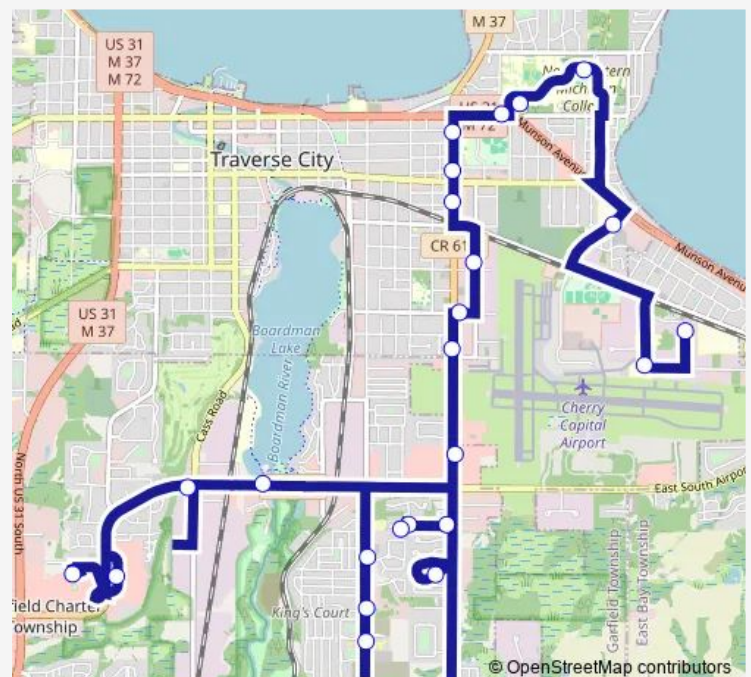

Carver St @ Garfield Ave (Southbound)

Garfield and Boon (Southbound)

Traverse Health Clinic

Oak Terrace Apts

Aspen Hill Apts

Oak Terrace @ Garfield Rd

Sugar Plum Apts

Lafranier Rd at Ridge 45 Apartments (Route 2 Inbound)

Lafranier Rd @ GT County Health Dept. (Route 2/5 Inbound)

Lafranier Rd @ Village Glen Apts

S Airport Rd @ Logans Landing (Southbound)

Route schedule

N Aero Park Ct — Grand Traverse Mall (1,5,12,Bayline)

Monday 07:00

Tuesday 07:00

Wednesday 07:00

Thursday 07:00

Friday 07:00

Saturday 10:00

Sunday 09:00

Route info

Direction: N Aero Park Ct

Stops: 24

Trip Duration: 0 hour 42 min

5 — Garfield / Lafranier / GT Mall

Cass Rd Transfer Station

Crossing Circle Dr @ The Tower (Route 1)

Grand Traverse Mall (1,5,12,Bayline)

Direction

Grand Traverse Mall (1,5,12,Bayline) — N Aero Park Ct