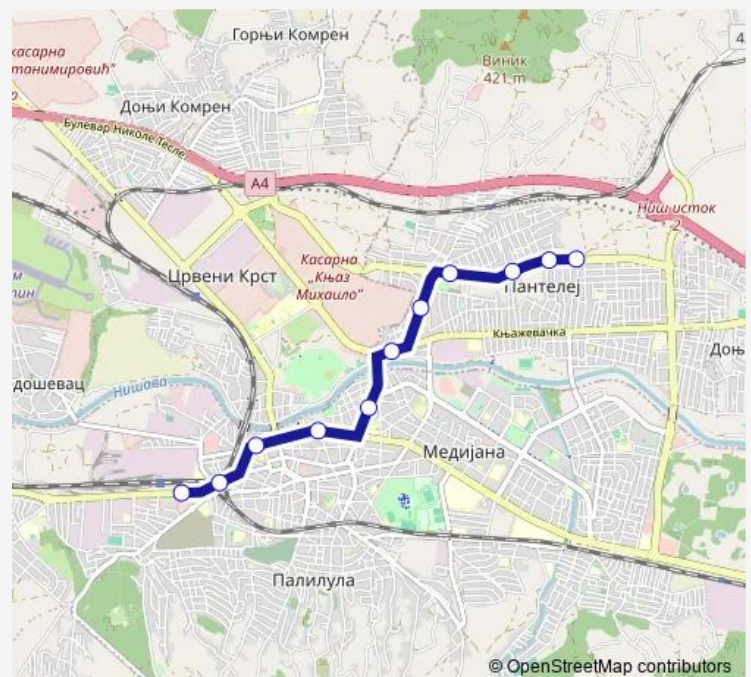

Železnička stanica - parking

Route schedule

Somborska - Despota Đurđa — **Železnička stanica - parking**

Monday 04:56-23:47

Tuesday 04:56-23:47

Wednesday 04:56-23:47

Thursday 04:56-23:47

Friday 04:56-01:50⁺¹

Saturday 05:10-01:40⁺¹

Sunday 05:10-23:20

Route info

Direction: Somborska - Despota Đurđa

Stops: 11

Trip Duration: 0 hour 18 min

■ 5 — **Železnička stanica - Somborska**

Direction

Železnička stanica — Somborska - Despota Đurđa

13 stops

[Open route schedule](#)

Železnička stanica

Pirotska rampa

Kičevo

Trg kralja Aleksandra

Trg kralja Milana