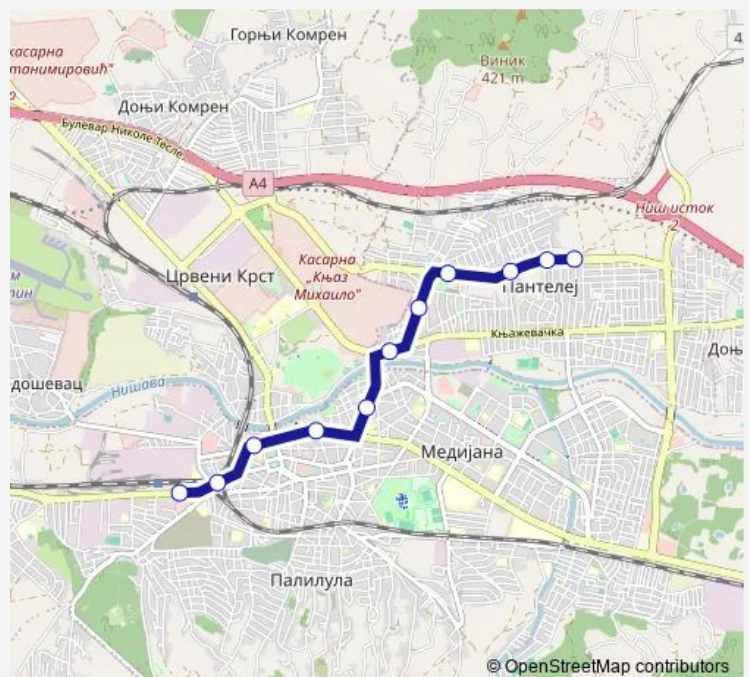

MK B. Mišić Kamenko

Jagodin Mala

Crveni soliter

Trg kralja Milana

Šivara

Feroks

**Železnička stanica - parking**

### Route schedule

Somborska - Despota Đurđa — **Železnička stanica - parking**

Monday 04:56-23:47

Tuesday 04:56-23:47

Wednesday 04:56-23:47

Thursday 04:56-23:47

Friday 04:56-01:50<sup>+1</sup>

Saturday 05:10-01:40<sup>+1</sup>

### Route info

Direction: Somborska - Despota Đurđa

Stops: 11

Trip Duration: 0 hour 19 min

■ 5 — **Železnička stanica - Somborska**

## Direction

Železnička stanica — Somborska - Despota Đurđa

13 stops

[Open route schedule](#)

Železnička stanica

Pirotska rampa

Kičevo

Trg kralja Aleksandra