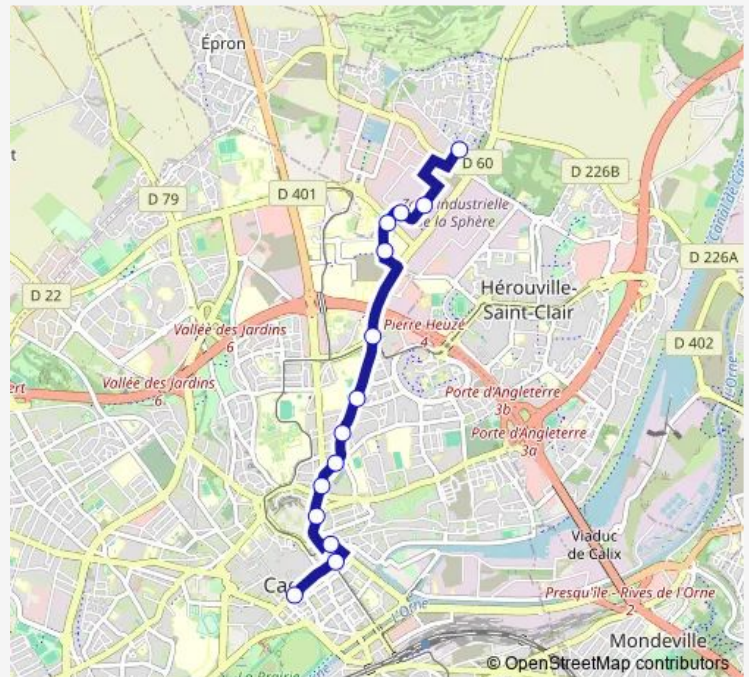

Place Courtonne

Bernières

Théâtre Quai 3

**Route schedule**

Lebisey — Théâtre Quai 3

Monday	05:58-00:57 <sup>+1</sup>
Tuesday	05:58-00:57 <sup>+1</sup>
Wednesday	05:58-00:57 <sup>+1</sup>
Thursday	05:58-00:57 <sup>+1</sup>
Friday	05:58-00:57 <sup>+1</sup>
Saturday	06:00-00:57 <sup>+1</sup>
Sunday	—

**Route info**

Direction: Lebisey

Stops: 13

Trip Duration: 0 hour 24 min

5 — Hérrouville Sphère - Caen Théâtre

## Route info

Direction: Théâtre Quai 1

Stops: 12

Trip Duration: 0 hour 14 min

## Route info

Direction: Théâtre Quai 1

Stops: 14

Trip Duration: 0 hour 21 min

**Direction**

Sphère — Théâtre Quai 3

12 stops

[Open route schedule](#)