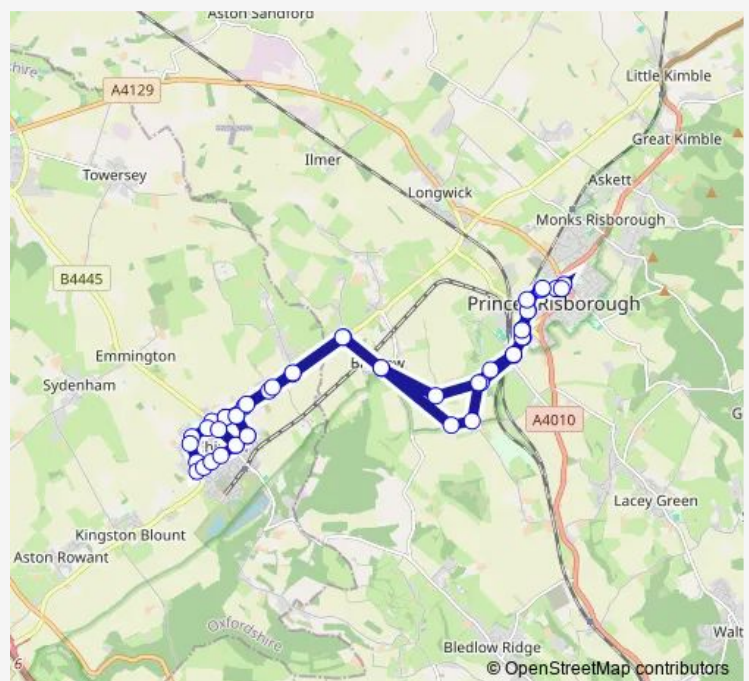

—

Sunday

—

Route info

Direction: Market Square

Stops: 50

Trip Duration: 0 hour 54 min

5 — Princes Risborough - Bledlow - Chinnor - Bledlow - Princes Risborough