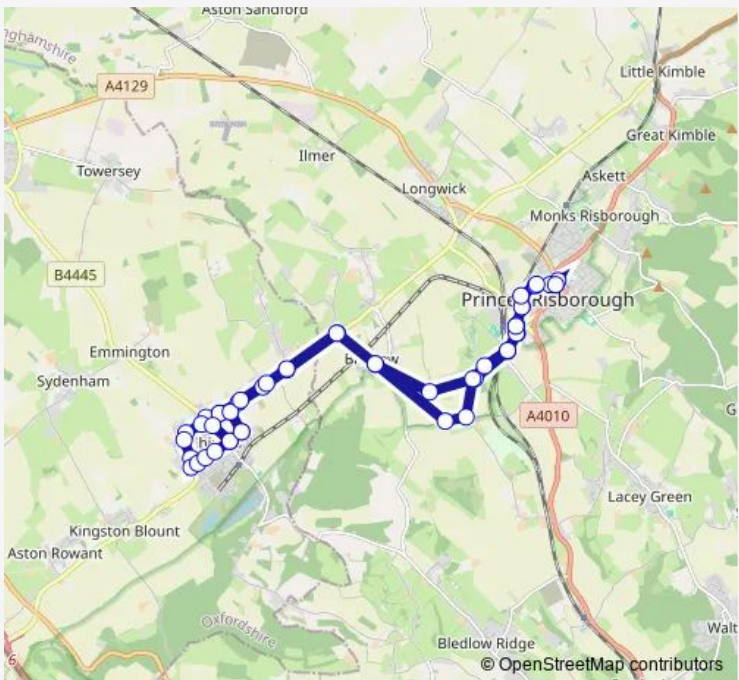

Bus 5 Princes Risborough - Bledlow - Chinnor - Bledlow - Princes Risborough

[Go to website](#)

Direction
 Market Square — Market Square
 50 stops
[Open route schedule](#)

- Market Square
- New Road
- Church Street
- Community Centre
- Broad Leys
- Manor Park Avenue
- Station Road HAR
- Picts Lane North
- Picts Lane South
- Cherry Tree
- Oddley Lane Hail and Ride
- The Lions PH
- Skittle Green
- Henton Turn
- Rushland Field
- Elderdene
- Springfield Gardens
- Thame Road Shops
- Cherry Tree Road
- Estover Way
- Hailey Croft

Route schedule
 Market Square — Market Square

Monday	—
Tuesday	—
Wednesday	08:45-11:40
Thursday	—
Friday	08:45-14:50
Saturday	—
Sunday	—

Route info
 Direction: Market Square
 Stops: 50
 Trip Duration: 0 hour 54 min

Henton Turn

Skittle Green

The Lions PH

Upper Icknield Way HAR

Saunderton Crossroads

Cherry Tree

Bledlow Road Hail and Ride

Picts Lane South

Picts Lane North

Station Road

Manor Park Avenue

Broad Leys

Community Centre

5 Bus time schedules and route maps are available in an offline PDF at busmaps.com. Use the busmaps.com website to see live bus times, train schedule or subway schedule, and step-by-step directions for all public transit in Chinnor