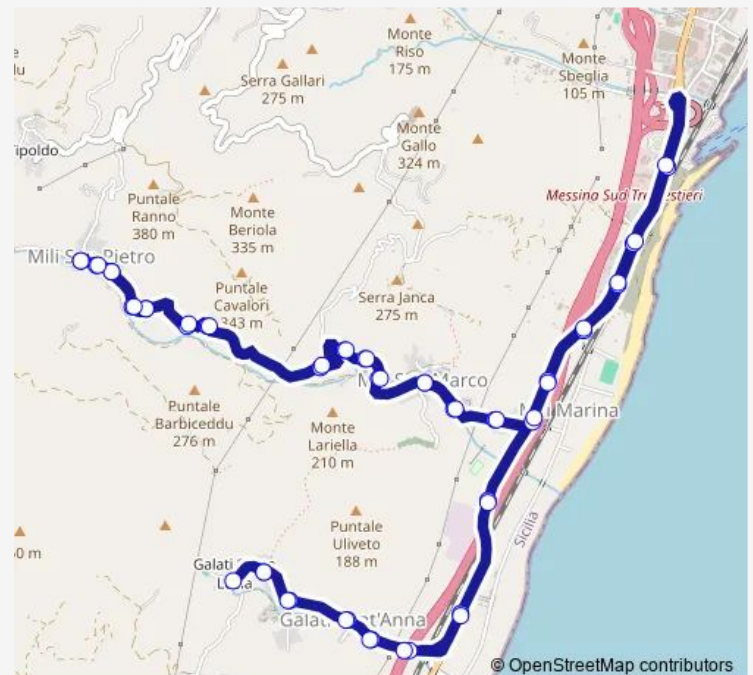

Tremestieri, Ss114 Km 7,600

Tremestieri, Ss114 Km 7,200

Porto Tremestieri

Porto Tremestieri

Route schedule

Mili S. Pietro, Capolinea — Mili S. Pietro, Capolinea

Monday 05:20-21:10

Tuesday 05:20-21:10

Wednesday 05:20-21:10

Thursday 05:20-21:10

Friday 05:20-21:10

Saturday 05:20-21:10

Sunday —

Route info

Direction: Mili S. Pietro, Capolinea

Stops: 55

Trip Duration: 0 hour 40 min

5 — Mili - Galati

BusMaps

Tremestieri, Ss114 Km 7,200

Tremestieri, Ss114 Km 7,600

Mil Marina, Ss114 Km 7,900

Mili Marina, Ss114 Km 8,300

Bivio Mili Marina

Tuesday 07:25-21:30

Wednesday 07:25-21:30

Thursday 07:25-21:30

Friday 07:25-21:30

Saturday 07:25-21:30

Sunday —

Route info

Direction: Mili S. Pietro, Capolinea