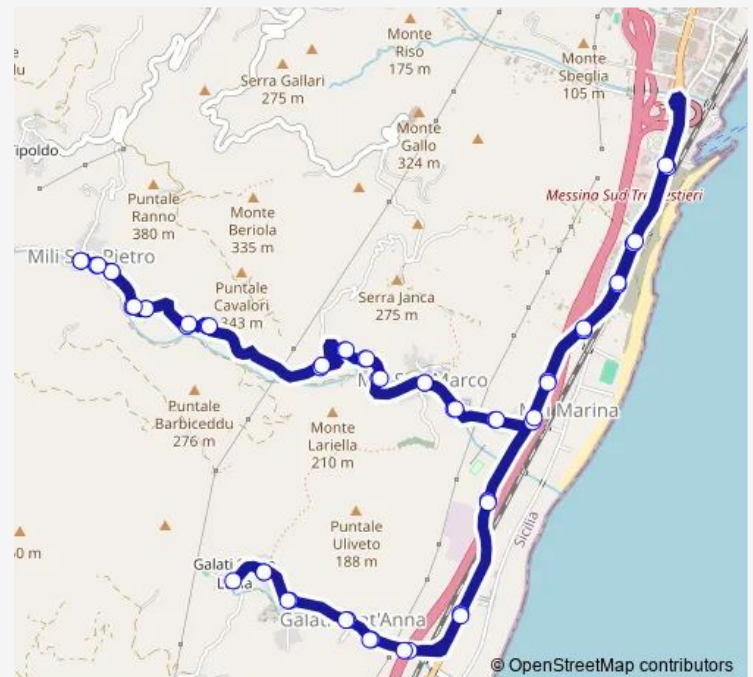

Tremestieri, Ss114 Km 7,600

Tremestieri, Ss114 Km 7,200

Porto Tremestieri

Porto Tremestieri

Route schedule

Mili S. Pietro, Capolinea — Mili S. Pietro, Capolinea

Monday 05:20-21:10

Tuesday 05:20-21:10

Wednesday 05:20-21:10

Thursday 05:20-21:10

Friday 05:20-21:10

Saturday 05:20-21:10

Sunday —

Route info

Direction: Mili S. Pietro, Capolinea

Stops: 55

Trip Duration: 0 hour 45 min

5 — Mili - Galati

BusMaps

Tremestieri, Ss114 Km 7,200

Tremestieri, Ss114 Km 7,600

Mil Marina, Ss114 Km 7,900

Mili Marina, Ss114 Km 8,300

Bivio Mili Marina

Tuesday 07:25-21:30

Wednesday 07:25-21:30

Thursday 07:25-21:30

Friday 07:25-21:30

Saturday 07:25-21:30

Sunday —

Route info

Direction: Mili S. Pietro, Capolinea