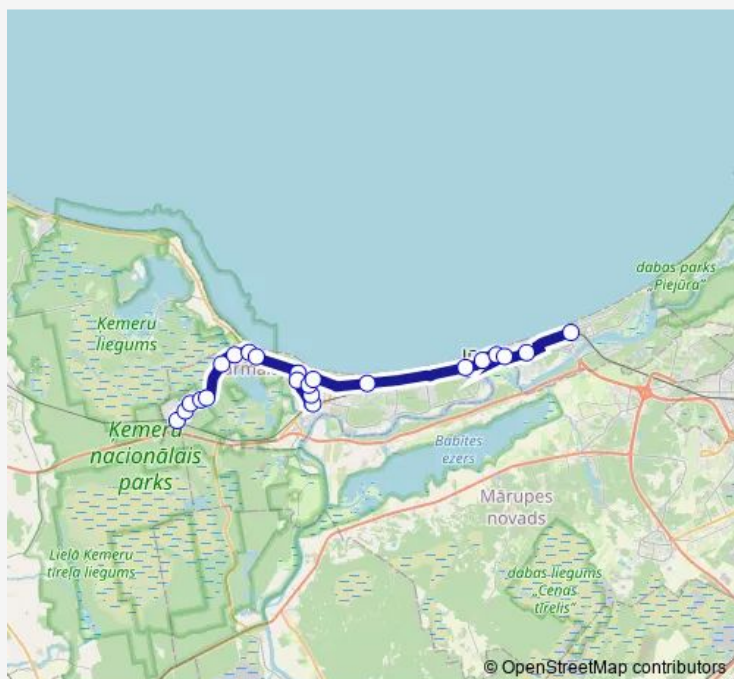

Route info

Direction: Kauguru vidusskola

Stops: 14

Trip Duration: 0 hour 36 min

Direction

Bulduri — Ķemeru stacija

24 stops

[Open route schedule](#)

Friday 06:40-20:10

Saturday 07:05-21:15

Sunday 07:05-21:15

Route info

Direction: Ķemeru stacija

Stops: 22

Trip Duration: 0 hour 46 min

Direction