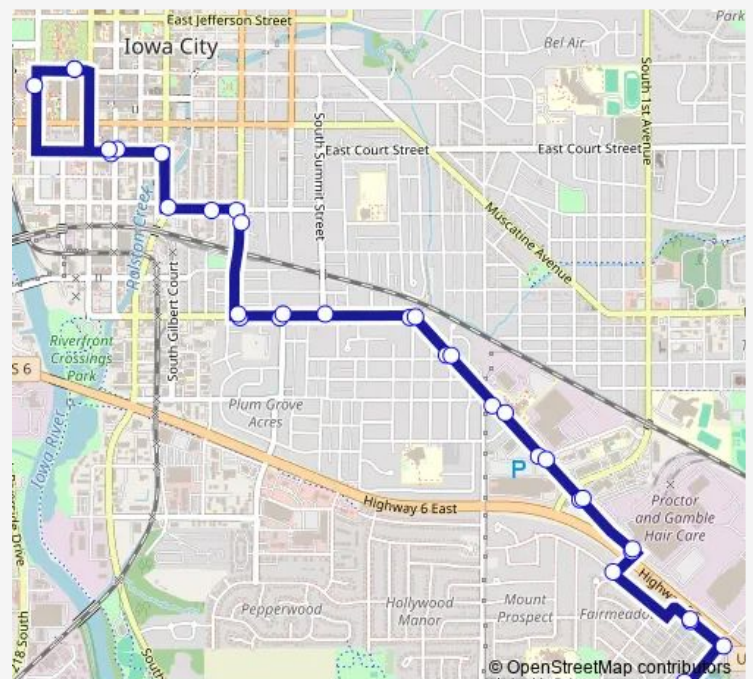

### Direction

Downtown Interchange — Downtown Interchange

33 stops

[Open route schedule](#)

Downtown Interchange

UI Main Library

Court St & Dubuque St

Court St & Gilbert St

Lower Muscatine & 1st Avenue

Lower Muscatine Ave & Fairmeadows Blvd

Hollywood Blvd & Fairmeadows Blvd

The Quarters Outbound

Lakeside Dr & Whispering Prairie Ave

Frontage Rd & Lakeside Dr

The Quarters Inbound

### Route schedule

Downtown Interchange — Downtown Interchange

Monday 06:00-21:40

Tuesday 06:00-21:40

Wednesday 06:00-21:40

Thursday 06:00-21:40

Friday 06:00-21:40

Saturday 07:00-18:20

### Route info

Direction: Downtown Interchange

Stops: 33

Trip Duration: 0 hour 37 min

5 — Lower Muscatine/Kirkwood

Lower Muscatine & Mall Dr

Kirkwood Community College to Downtown

Lower Muscatine Ave & Pine St