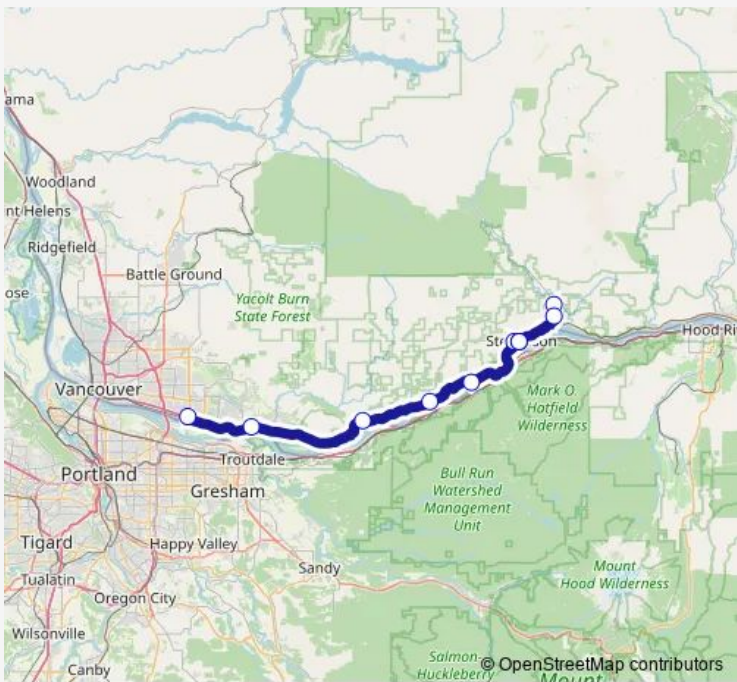

**Direction**  
 Fisher's Landing Transit Center — Stevenson Central  
 (Main Street Convenience Store)

10 stops

[Open route schedule](#)

- Fisher's Landing Transit Center
- Washougal Park & Ride
- Cape Horn Trail
- Skamania General Store
- North Bonneville City Entrance
- Hegewald Center
- Stevenson Central (Main Street Convenience Store)
- Carson North (Wind River Road and Metzger Road)
- Carson Central (Wind River Road and Hot Springs Road)
- Stevenson Central (Main Street Convenience Store)

Route schedule

Fisher's Landing Transit Center — Stevenson Central  
 (Main Street Convenience Store)

Monday	07:00-18:10
Tuesday	07:00-18:10
Wednesday	07:00-18:10
Thursday	07:00-18:10
Friday	07:00-18:10
Saturday	—
Sunday	—

**Route info**

Direction: Fisher's Landing Transit Center

Stops: 10

Trip Duration: 1 hour 25 min

### Direction

Stevenson Central (Main Street Convenience Store) —  
Fisher's Landing Transit Center

10 stops

[Open route schedule](#)

Stevenson Central (Main Street Convenience Store)

Carson North (Wind River Road and Metzger Road)