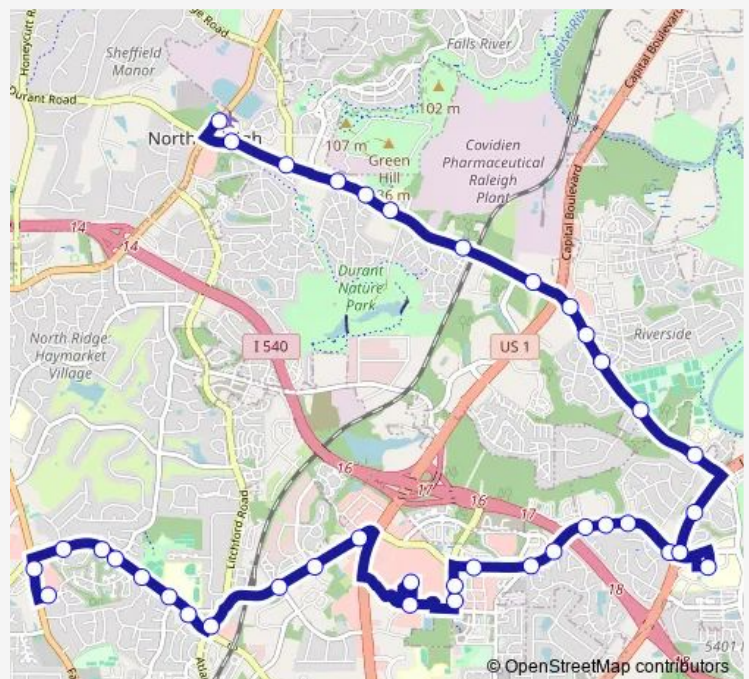

Wake Tech Community College - North

Fox Rd at Louisburg Rd

Fox Rd at Beaverwood Dr

Fox Rd at Fox Haven Pl

Fox Rd at Jeffreys Creek Ln

Route schedule

Falls of Neuse Rd at Durant Rd — Carlos Dr at Falls of the Neuse Rd

Monday 05:14-19:04

Tuesday 05:14-19:04

Wednesday 05:14-19:04

Thursday 05:14-19:04

Friday 05:14-19:04

Saturday 08:04-19:04

Sunday 08:04-19:04

Route info

Direction: Falls of Neuse Rd at Durant Rd

Stops: 36

Trip Duration: 0 hour 56 min

25I — Triangle Town Link

Fox Rd at Town Dr

Fox Rd at Segal Dr

Fox Rd at Sterling Town Center Apartments

Sumner Blvd at Triangle Town Blvd

Saturday 07:19-20:00

Sunday 07:19-20:00

Route info

Direction: Carlos Dr at Falls of the Neuse Rd

Stops: 39

Trip Duration: 0 hour 59 min

Louisburg Rd at Fox Rd

Louisburg Rd at Harnett Dr