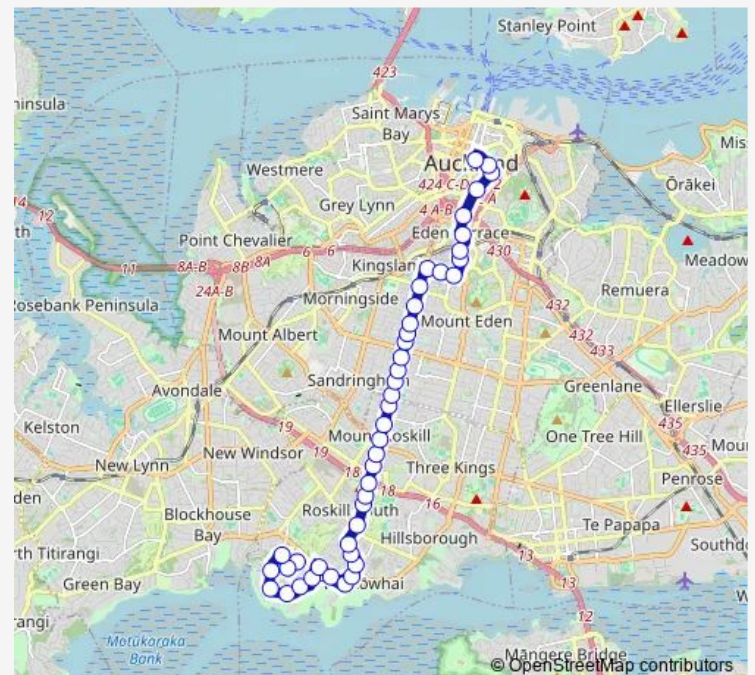

Puketapapapa

Denbigh Avenue Roundabout

Memorial Avenue

Route schedule

Lynfield Reserve — Aotea Square

Monday 05:05-23:33

Tuesday 05:05-23:33

Wednesday 05:05-23:33

Thursday 05:05-23:33

Friday 05:05-23:33

Saturday 05:22-23:27

Sunday 06:21-23:27

Route info

Direction: Lynfield Reserve

Stops: 44

Trip Duration: 0 hour 43 min

25L

Mount Roskill Shops

Louvain Avenue

Kings Road

Landscape Road

Halesowen Avenue

Telford Avenue

Balmoral Shops

Direction

Aotea Square — Lynfield Reserve

42 stops

[Open route schedule](#)

Aotea Square

Wakefield Street

Stop B Grafton Bridge

Symonds Street/Upper Symonds Street