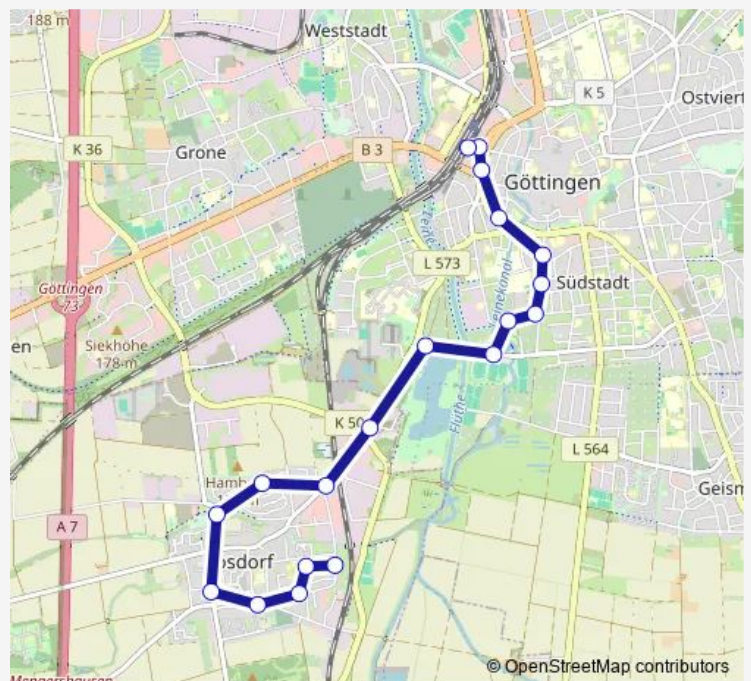

Rosdorf(Kr Göttingen) Freibad

Rosdorf(Kr Göttingen) Obere Straße

Rosdorf(Kr Göttingen) Hagenbreite

Rosdorf(Kr Göttingen) Friedensstraße

Rosdorf(Kr Göttingen) Spickenweg

Route schedule

Göttingen Bahnhof/Zob — Rosdorf(Kr Göttingen) Spickenweg

Monday 13:16

Tuesday 13:16

Wednesday 13:16

Thursday 13:16

Friday 13:16

Saturday —

Sunday —

Route info

Direction: Göttingen Bahnhof/Zob

Stops: 15

Trip Duration: 0 hour 22 min

E61

Direction

Göttingen In der Wehm — Göttingen Badeparadies
Eiswiese

21 stops

[Open route schedule](#)

Tuesday 07:06

Wednesday 07:06

Thursday 07:06

Friday 07:06

Saturday —

Sunday —

Route info

Direction: Göttingen In der Wehm