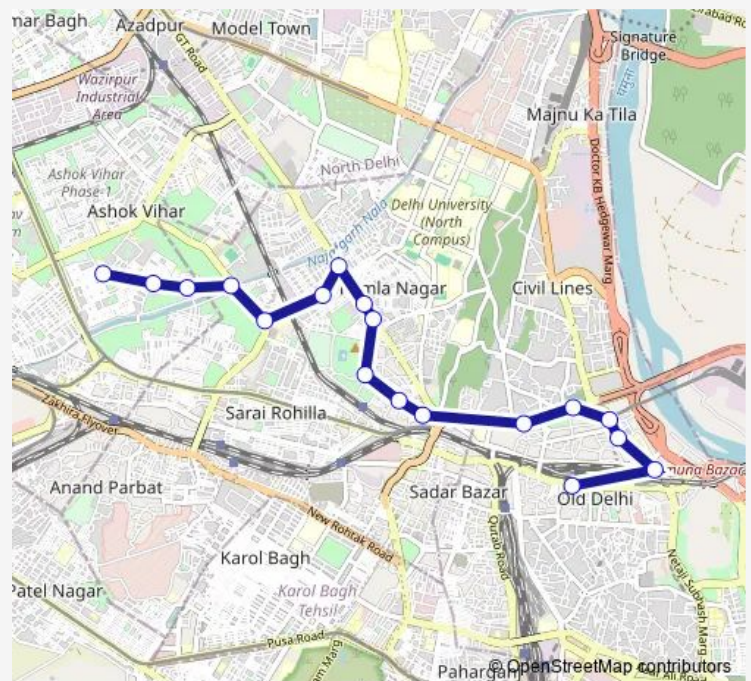

### Direction

Old Delhi Railway Station (Fatehpuri) — Wazir Pur JJ Colony

18 stops

[Open route schedule](#)

Old Delhi Railway Station (Fatehpuri)

Gpo

Guru Govind Singh University (Kashmere Gate)

Isbt Kashmere Gate

### Route schedule

Old Delhi Railway Station (Fatehpuri) — Wazir Pur JJ Colony

Monday 19:10-19:30

Tuesday 19:10-19:30

Wednesday 19:10-19:30

Thursday 19:10-19:30

Friday 19:10-19:30

Saturday 19:10-19:30

Sunday 19:10-19:30

### Route info

Direction: Old Delhi Railway Station (Fatehpuri)

Stops: 18

Trip Duration: 0 hour 36 min

■ 115up

115up Bus time schedules and route maps are available in an offline PDF at [busmaps.com](https://busmaps.com). Use the [busmaps.com](https://busmaps.com) website to see live bus times, train schedule or subway schedule, and step-by-step directions for all public transit in Delhi