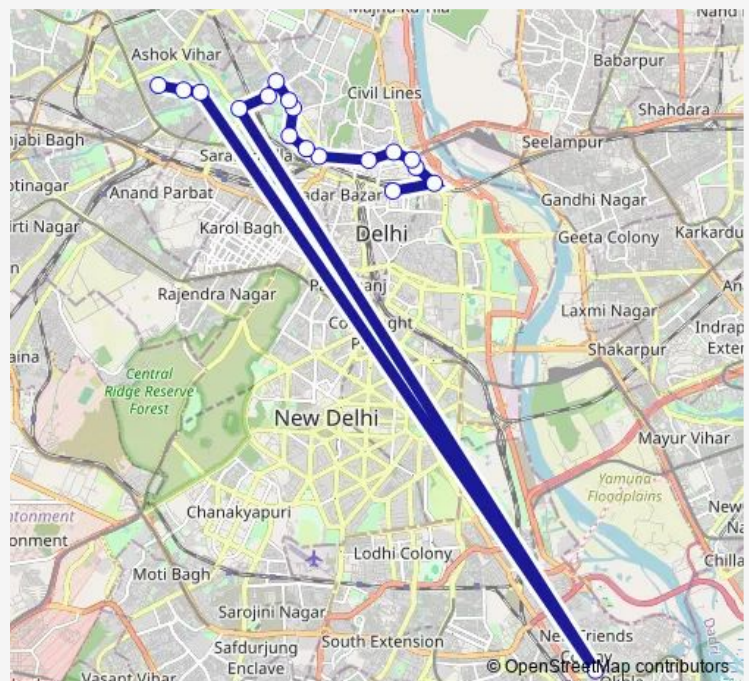

### Direction

Old Delhi Railway Station (Fatehpuri) — Wazirpur JJ Colony

18 stops

[Open route schedule](#)

Old Delhi Railway Station (Fatehpuri)

Gpo

Guru Govind Singh University (Kashmere Gate)

Isbt Kashmere Gate

### Route schedule

Old Delhi Railway Station (Fatehpuri) — Wazirpur JJ Colony

Monday 12:40-21:45

Tuesday 12:40-21:45

Wednesday 12:40-21:45

Thursday 12:40-21:45

Friday 12:40-21:45

Saturday 12:40-21:45

### Route info

Direction: Old Delhi Railway Station (Fatehpuri)

Stops: 18

Trip Duration: 2 hour 37 min

■ 115up

115up Bus time schedules and route maps are available in an offline PDF at [busmaps.com](https://busmaps.com). Use the [busmaps.com](https://busmaps.com) website to see live bus times, train schedule or subway schedule, and step-by-step directions for all public transit in Delhi