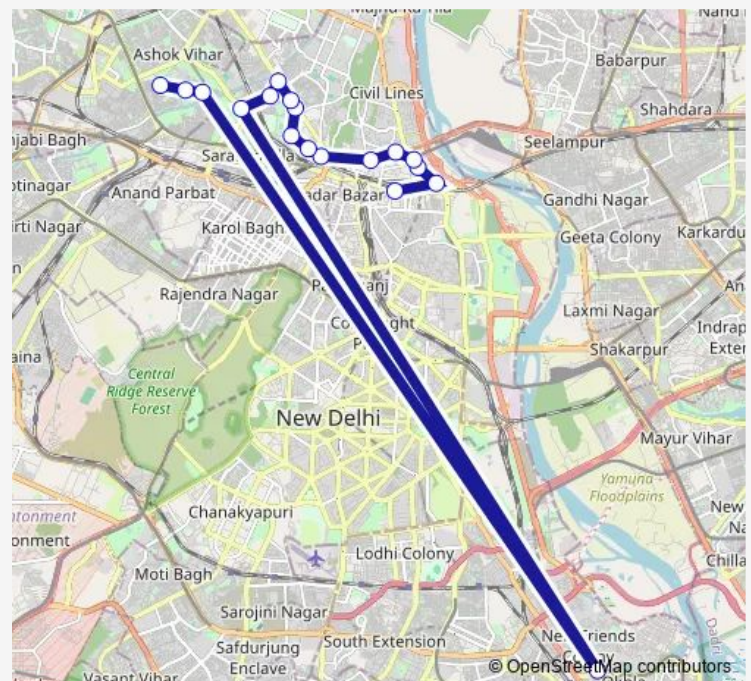

Bus 115up

[Go to website](#)

Direction

Old Delhi Railway Station (Fatehpuri) — Wazirpur JJ Colony

18 stops

[Open route schedule](#)

Old Delhi Railway Station (Fatehpuri)

Gpo

Route schedule

Old Delhi Railway Station (Fatehpuri) — Wazirpur JJ Colony

Monday 12:40-21:45

Tuesday 12:40-21:45

Wednesday 12:40-21:45

Thursday 12:40-21:45

Friday 12:40-21:45

Saturday 12:40-21:45

Sunday 12:40-21:45

Route info

Direction: Old Delhi Railway Station (Fatehpuri)

Stops: 18

Trip Duration: 2 hour 37 min

■ 115up

115up Bus time schedules and route maps are available in an offline PDF at busmaps.com. Use the busmaps.com website to see live bus times, train schedule or subway schedule, and step-by-step directions for all public transit in Delhi