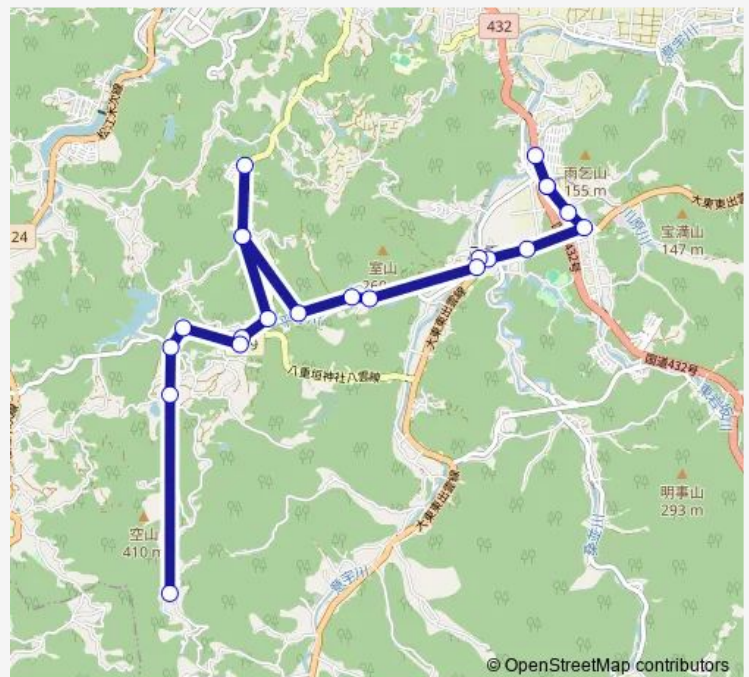

Thursday 15:05-16:09

Friday 15:05-16:09

Saturday —

Sunday —

Route info

Direction: 八雲バスターミナル

Stops: 22

Trip Duration: 0 hour 36 min