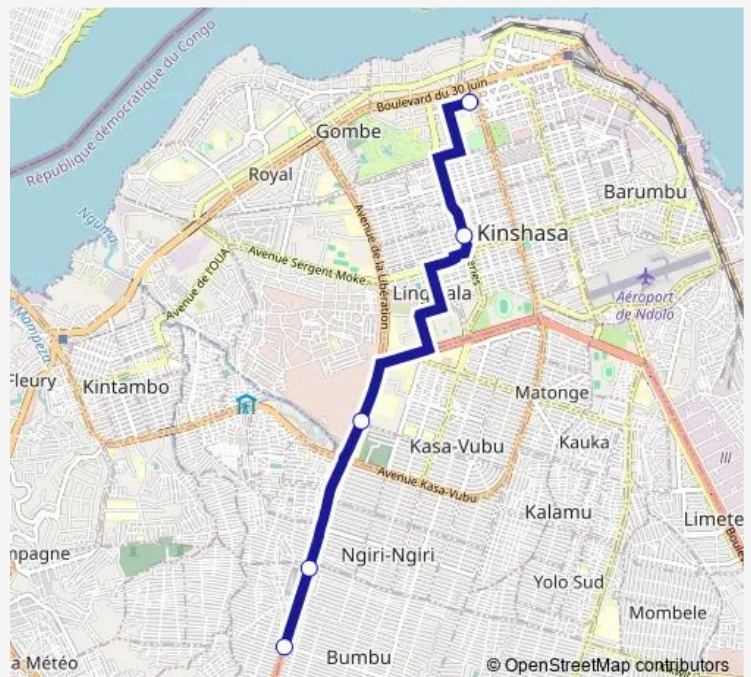

Thursday 07:10

Friday 07:10

Saturday —

Sunday —

Route info

Direction: Unknown

Stops: 5

Trip Duration: 0 hour 34 min

■ Gombe Ville_ TO _ Selembao

Direction

Unknown — Unknown

6 stops

[Open route schedule](#)

Unknown

Unknown

Unknown

Thursday 15:32

Friday 15:32

Saturday —

Sunday —

Route info

Direction: Unknown

Stops: 6

Trip Duration: 0 hour 36 min

Unknown — Unknown

Monday	08:06
Tuesday	08:06
Wednesday	08:06
Thursday	08:06
Friday	08:06
Saturday	—
Sunday	—

Route info

Direction: Unknown

Stops: 3

Trip Duration: 0 hour 36 min

Direction

Unknown — Unknown