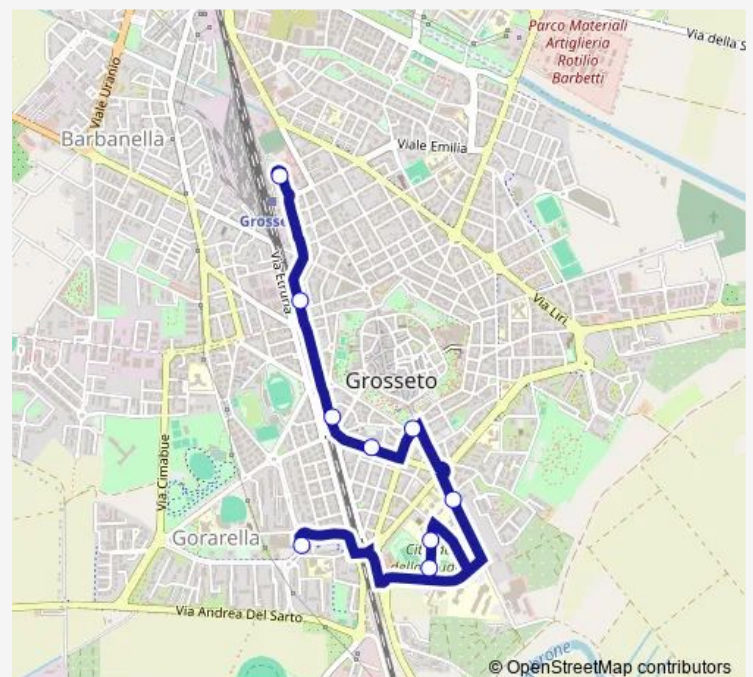

### Direction

Brigate Partigiane — Grosseto F.S.

12 stops

[Open route schedule](#)

Brigate Partigiane

Brigate Partigiane Scuole

Mascagni Primaria

Mascagni Materna

### Route schedule

Brigate Partigiane — Grosseto F.S.

Monday	12:58
Tuesday	12:58
Wednesday	12:58
Thursday	12:58
Friday	12:58
Saturday	12:58
Sunday	—

### Route info

Direction: Brigate Partigiane

Stops: 12

Trip Duration: 0 hour 11 min

## Direction

Via Scopetani Chiesa — Grosseto F.S.

8 stops

[Open route schedule](#)

Via Scopetani Chiesa

Via Scopetani

De Barberi Iti

De Maria