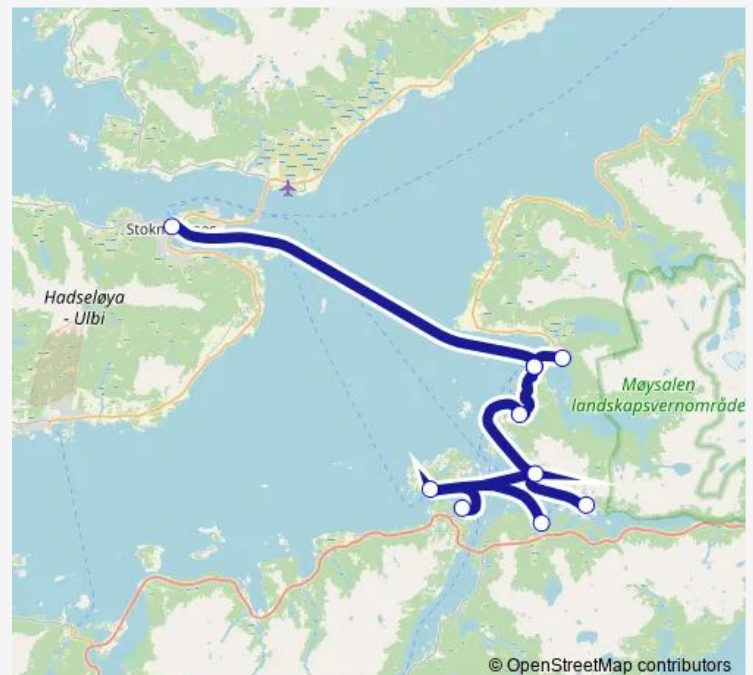

Lonkan hurtigbåtkai

Helgenes hurtigbåtkai

Sommerset hurtigbåtkai

Ingelsfjord hurtigbåtkai

Storå hurtigbåtkai

Brottøy hurtigbåtkai

Hanøy hurtigbåtkai

Route schedule

Stokmarknes hurtigbåtkai — Hanøy hurtigbåtkai

Monday 06:05-17:00

Tuesday 06:05-16:20

Wednesday 06:05-16:20

Thursday 06:05-17:00

Friday 06:05-20:00

Saturday 07:50-17:00

Sunday 10:00-17:30

Route info

Direction: Stokmarknes hurtigbåtkai

Stops: 10

Trip Duration: 1 hour 3 min

© OpenStreetMap contributors

Direction

Hanøy hurtigbåtkai — Stokmarknes hurtigbåtkai

8 stops