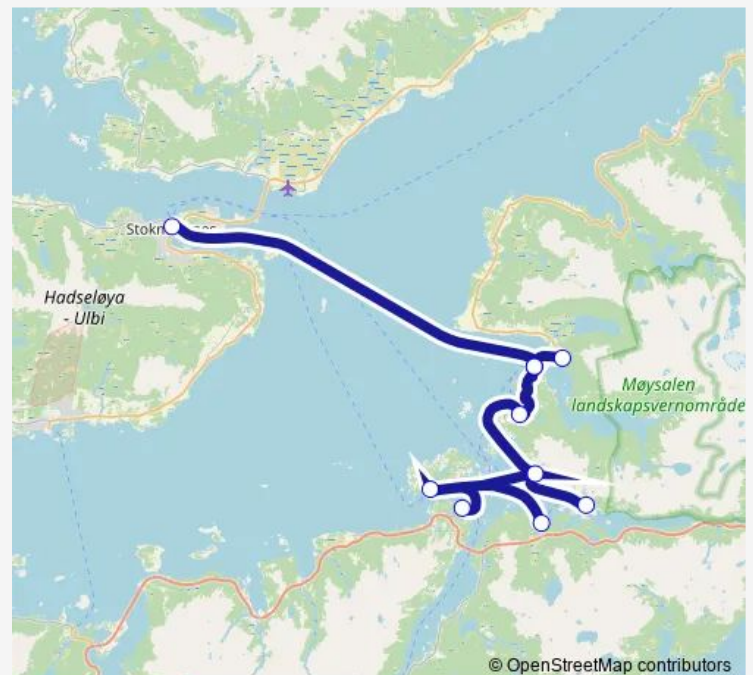

Lonkan hurtigbåtkai

Helgenes hurtigbåtkai

Sommerset hurtigbåtkai

Ingelsfjord hurtigbåtkai

Storå hurtigbåtkai

Brottøy hurtigbåtkai

Hanøy hurtigbåtkai

Route schedule

Stokmarknes hurtigbåtkai — Hanøy hurtigbåtkai

Monday 06:05-17:00

Tuesday 06:05-16:20

Wednesday 06:05-16:20

Thursday 06:05-17:00

Friday 06:05-20:00

Saturday 07:50-17:00

Sunday 10:00-17:30

Route info

Direction: Stokmarknes hurtigbåtkai

Stops: 10

Trip Duration: 1 hour 3 min

© OpenStreetMap contributors

Direction

Hanøy hurtigbåtkai — Stokmarknes hurtigbåtkai

8 stops

[Open route schedule](#)

Hanøy hurtigbåtkai

Brottøy hurtigbåtkai

Ingelsfjord hurtigbåtkai

Sommerset hurtigbåtkai

Helgenes hurtigbåtkai

Lonkan hurtigbåtkai

Kaljord hurtigbåtkai