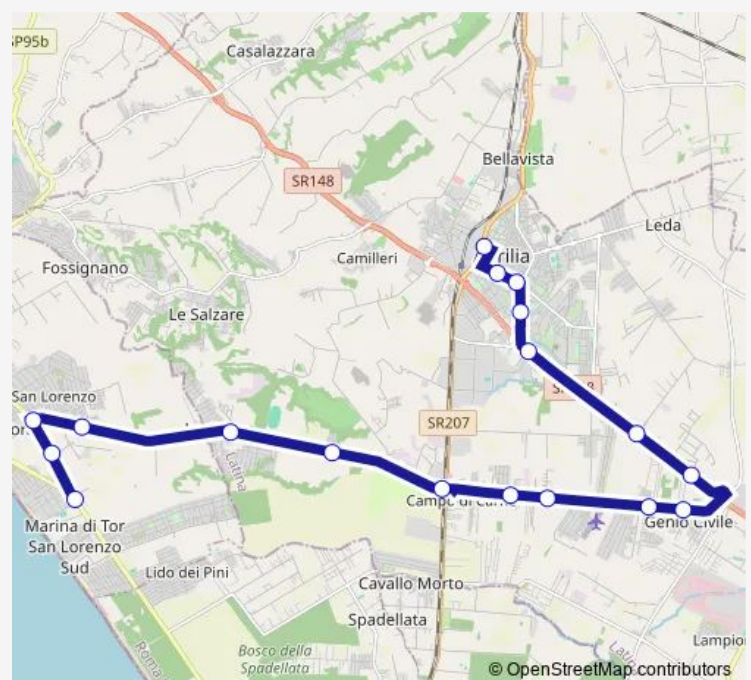

TOR S.Lorenzo | Via Campo di Carne Via Pinete # f12646

TOR S.Lorenzo | Via Campo di Carne Via Bougan # f12647

Aprilia | Via della Cogna # f12648

Aprilia | Via Cogna Via Salici # f12649

Aprilia | Via Cogna Via Nettunense # f14167

Aprilia | Parco Grattacielo # f2735

Route schedule

TOR S.Lorenzo | Via Pinete L.mare # f12431 — Aprilia | Parco Grattacielo # f2735

Monday 07:15

Tuesday 07:15

Wednesday 07:15

Thursday 07:15

Friday 07:15

Saturday 07:15

Sunday —

Route info

Direction: TOR S.Lorenzo | Via Pinete L.mare # f12431

Stops: 18

Trip Duration: 0 hour 34 min

Bus time schedules and route maps are available in an offline PDF at busmaps.com. Use the busmaps.com website to see live bus times, train schedule or subway schedule, and step-by-step directions for all public transit in Aprilia