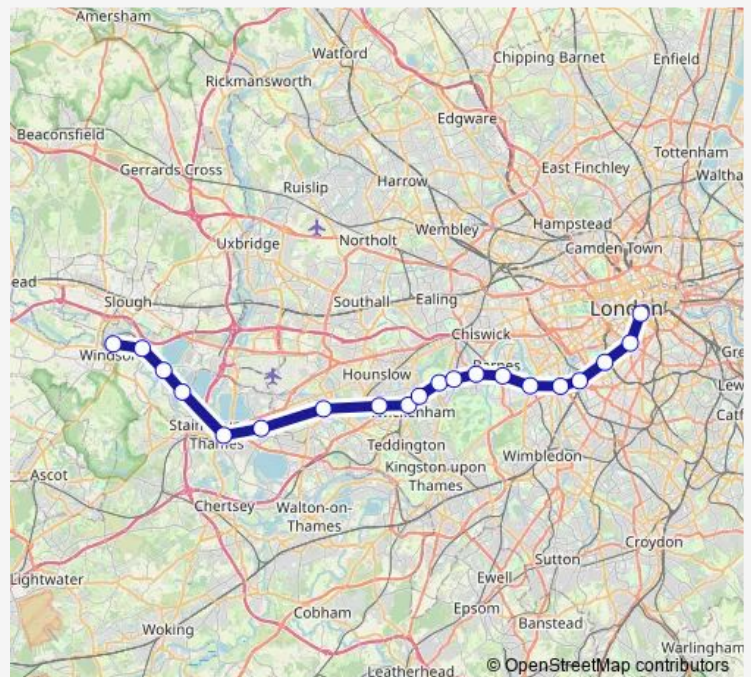

London Waterloo

### Route schedule

Windsor & Eton Riverside — London Waterloo

Monday 00:11-18:01

Tuesday 07:04-18:01

Wednesday 07:04-18:01

Thursday 07:04-18:01

Friday 07:04-18:01

Saturday 05:33-23:28

### Route info

Direction: Windsor & Eton Riverside

Stops: 21

Trip Duration: 1 hour 11 min

Sw:Wnr->Wat — SW train service from WNR to Wat

## Direction

Windsor & Eton Riverside — London Waterloo

20 stops

[Open route schedule](#)

Windsor & Eton Riverside

Datchet

Sunnymeads

Wraysbury