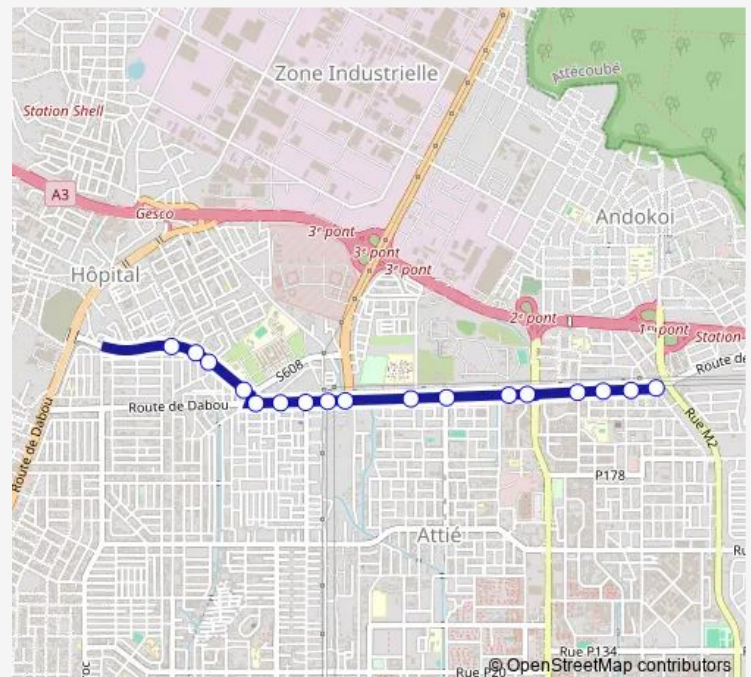

Direction

Pharmacie Mamy Adjoa — Sable

17 stops

[Open route schedule](#)

Pharmacie Mamy Adjoa

Portail

Cité Mamie Adjoua

Station Shell du Chu

Tuesday 06:00

Wednesday 06:00

Thursday 06:00

Friday 06:00

Saturday 06:00

Sunday 06:00

Route info

Direction: Pharmacie Mamy Adjoa

Stops: 17

Trip Duration: 0 hour 22 min

Direction

Sable — Gesco Rond-Point

15 stops

[Open route schedule](#)

Sable

Pharmacie Paloma

Carrefour Chu

Station Shell du Chu

Cité Mamie Adjoua

Portail

Gesco Rond-Point

Route schedule

Sable — Gesco Rond-Point

Monday 06:00