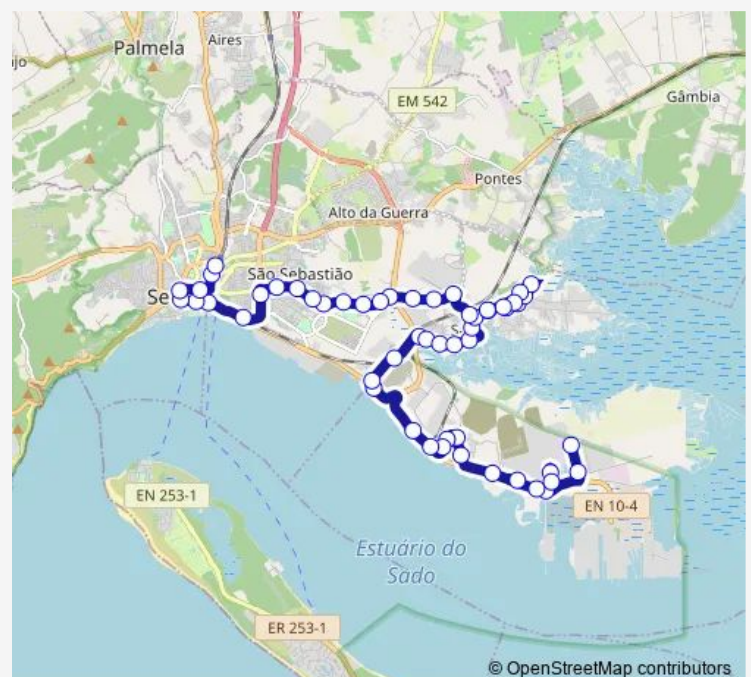

Sapec X

Estrada Nacional 10 (Frente Terminal Portuário Sapec)

Avenida Baía de Setúbal (Mitrena)

Praias Sado (R Principal)Central Edp

Praias Sado (R Principal 33)

Praias Sado (R Principal) Antes Curva

Praias Sado (RUA Principal 240)

Praias Sado (RUA Principal 213)

Praias Sado (RUA Principal 131)

### Route schedule

Portucel (Fábrica Nova) — Setúbal (ITS) Interior P2

Monday	24:10 <sup>+1</sup>
Tuesday	24:10 <sup>+1</sup>
Wednesday	08:10-00:10 <sup>+1</sup>
Thursday	24:10 <sup>+1</sup>
Friday	24:10 <sup>+1</sup>
Saturday	08:10-00:10 <sup>+1</sup>
Sunday	08:10-00:10 <sup>+1</sup>

### Route info

Direction: Portucel (Fábrica Nova)

Stops: 54

Trip Duration: 0 hour 35 min

4453 — Mitrena (Portucel) - Setúbal (ITS) via Estrada Graça

BusMaps

Praias Sado (RUA Principal 86)

Praias Sado (RUA Principal 23)