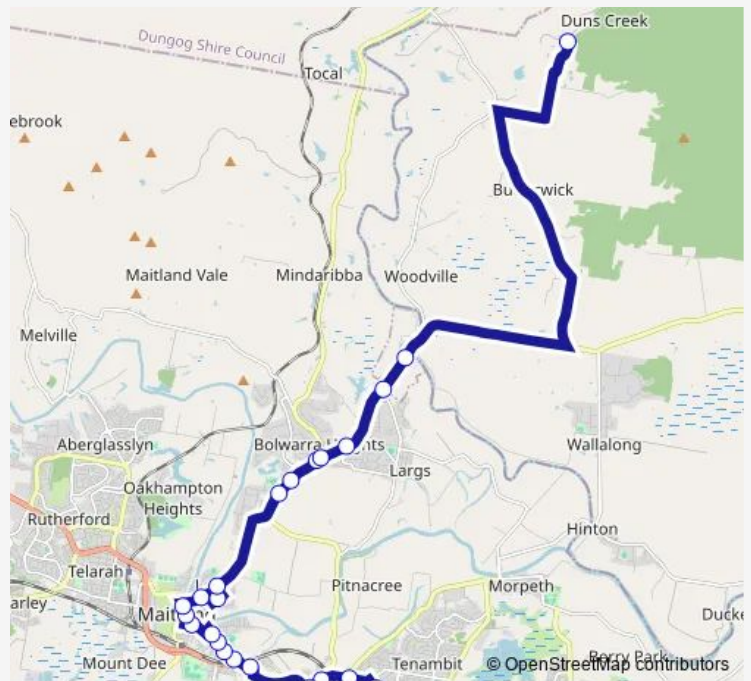

Monday 15:43

Tuesday 15:43

Wednesday 15:43

Thursday 15:43

Friday 15:43

Saturday —

Sunday —

Route info

Direction: Maitland Grossmann High School, Cumberland St

Stops: 25

Trip Duration: 0 hour 47 min

2544 — Maitland Grossmann HS to Dunns Creek

Paterson Rd Opp Corina Av

Paterson Rd Opp Dunmore Rd

Paterson Rd At Bellvue Rd