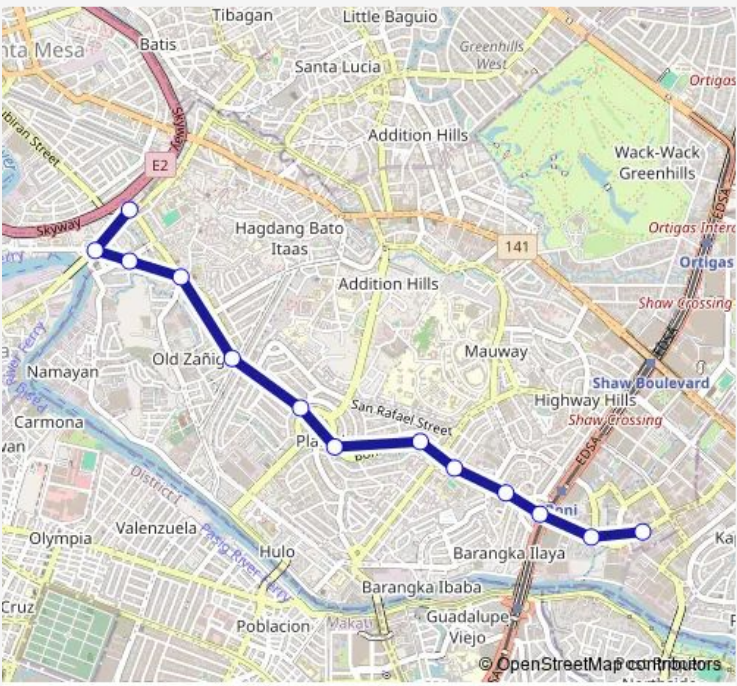

[Go to website](#)

Direction
New Panaderos Extension / 34 Rte Rev. G. Aglipay Intersection, Mandaluyong City — Pioneer Studios, Pioneer, Pasig City, Manila
13 stops
[Open route schedule](#)

- New Panaderos Extension / 34 Rte Rev. G. Aglipay Intersection, Mandaluyong City
- New Panaderos / Castañeda Intersection, Manila
- Villarica St / A. Mabini Intersection, Mandaluyong City, Manila
- Boni Ave / A.T. Reyes Intersection, Mandaluyong City, Manila
- Boni Ave / Primo Cruz Intersection, Mandaluyong City, Manila
- Boni Ave / Sto Rosario Intersection, Mandaluyong City, Manila
- Mandaluyong City Medical Center, Boni Ave / Sto Rosario Intersection, Mandaluyong City, Manila
- Boni Ave, Mandaluyong City, Manila
- Rizal Technological University, Basilan / Boni Avenue, Mandaluyong City, Manila
- Boni Ave near Pulong Intersection, Mandaluyong City, Manila
- Boni Ave / Epifanio de los Santos Avenue Intersection, Mandaluyong City, Manila
- Pioneer / Madison Intersection, Mandaluyong City, Manila
- Pioneer Studios, Pioneer, Pasig City, Manila

Route schedule
New Panaderos Extension / 34 Rte Rev. G. Aglipay Intersection, Mandaluyong City — Pioneer Studios, Pioneer, Pasig City, Manila

Monday	00:00
Tuesday	00:00
Wednesday	00:00
Thursday	00:00
Friday	00:00
Saturday	00:00
Sunday	00:00

Route info
Direction: New Panaderos Extension / 34 Rte Rev. G. Aglipay Intersection, Mandaluyong City
Stops: 13
Trip Duration: 0 hour 22 min