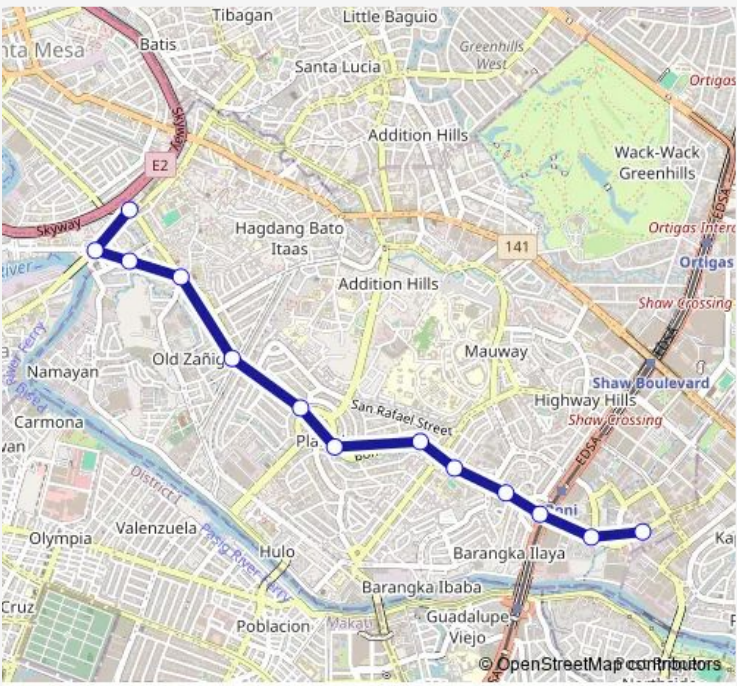

[Go to website](#)

Direction
New Panaderos Extension / 34 Rte Rev. G. Aglipay Intersection, Mandaluyong City — Pioneer Studios, Pioneer, Pasig City, Manila
13 stops
[Open route schedule](#)

- New Panaderos Extension / 34 Rte Rev. G. Aglipay Intersection, Mandaluyong City
- New Panaderos / Castañeda Intersection, Manila
- Villarica St / A. Mabini Intersection, Mandaluyong City, Manila
- Boni Ave / A.T. Reyes Intersection, Mandaluyong City, Manila
- Boni Ave / Primo Cruz Intersection, Mandaluyong City, Manila
- Boni Ave / Sto Rosario Intersection, Mandaluyong City, Manila
- Mandaluyong City Medical Center, Boni Ave / Sto Rosario Intersection, Mandaluyong City, Manila
- Boni Ave, Mandaluyong City, Manila
- Rizal Technological University, Basilan / Boni Avenue, Mandaluyong City, Manila
- Boni Ave near Pulong Intersection, Mandaluyong City, Manila
- Boni Ave / Epifanio de los Santos Avenue Intersection, Mandaluyong City, Manila
- Pioneer / Madison Intersection, Mandaluyong City, Manila
- Pioneer Studios, Pioneer, Pasig City, Manila

Route schedule
New Panaderos Extension / 34 Rte Rev. G. Aglipay Intersection, Mandaluyong City — Pioneer Studios, Pioneer, Pasig City, Manila

Monday	00:00
Tuesday	00:00
Wednesday	00:00
Thursday	00:00
Friday	00:00
Saturday	00:00
Sunday	00:00

Route info
Direction: New Panaderos Extension / 34 Rte Rev. G. Aglipay Intersection, Mandaluyong City
Stops: 13
Trip Duration: 0 hour 22 min