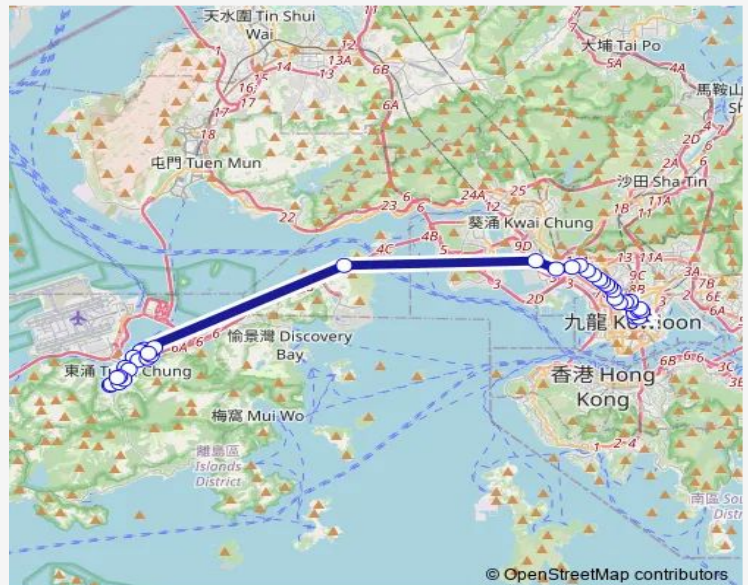

[Ctb] YEE ON Court, Argyle Street[[Kmb] YEE ON Court

[Ctb] Peace Avenue, Argyle Street[[Kmb] Peace Avenue

[Ctb] Tung Choi Street, Argyle Street[[Kmb] Mong KOK Station

[Ctb] Bute Street, Nathan Road[[Kmb+Ctb] Bute Street Mong KOK/
Bute Street, Nathan Road[[Kmb] Bute Street Mong Kok

Stops: 40

Trip Duration: 1 hour 32 min

Nathan Road[[Kmb] Prince Edward Station|[Nlb] Prince Edward MTR Station

[Ctb] Maple Street, Cheung SHA WAN Road[[Kmb] Maple Street Sham Shui Po

[Ctb] Wong Chuk Street, Cheung SHA WAN Road[[Kmb] Wong Chuk Street Sham Shui Po