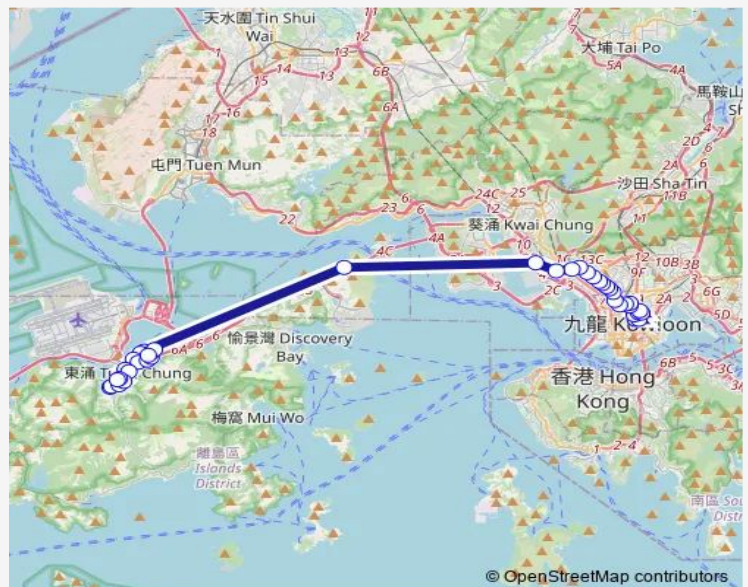

[Ctb] YEE ON Court, Argyle Street[[Kmb] YEE ON Court

[Ctb] Peace Avenue, Argyle Street[[Kmb] Peace Avenue

[Ctb] Tung Choi Street, Argyle Street[[Kmb] Mong KOK Station

[Ctb] Bute Street, Nathan Road[[Kmb+Ctb] Bute Street Mong KOK/
Bute Street, Nathan Road[[Kmb] Bute Street Mong Kok

[Ctb] Prince Edward Station, Nathan Road[[Kmb+Ctb] Prince Edward Station/
Prince Edward Station,

Route schedule

[Ctb] OI MAN Estate[[Kmb+Ctb] HO MAN TIN (OI MAN Estate) BUS Terminus/
Oi MAN Estate[[Kmb] HO MAN TIN (OI MAN Estate) BUS Terminus — [Ctb] YAT Tung Estate[[Lwb] YAT Tung Estate BUS Terminus[[Nlb] YAT Tung Estate

Stops: 40

Trip Duration: 1 hour 34 min

Nathan Road[[Kmb] Prince Edward Station|[Nlb] Prince Edward MTR Station

[Ctb] Maple Street, Cheung SHA WAN Road[[Kmb] Maple Street Sham Shui Po

[Ctb] Wong Chuk Street, Cheung SHA WAN Road[[Kmb] Wong Chuk Street Sham Shui Po