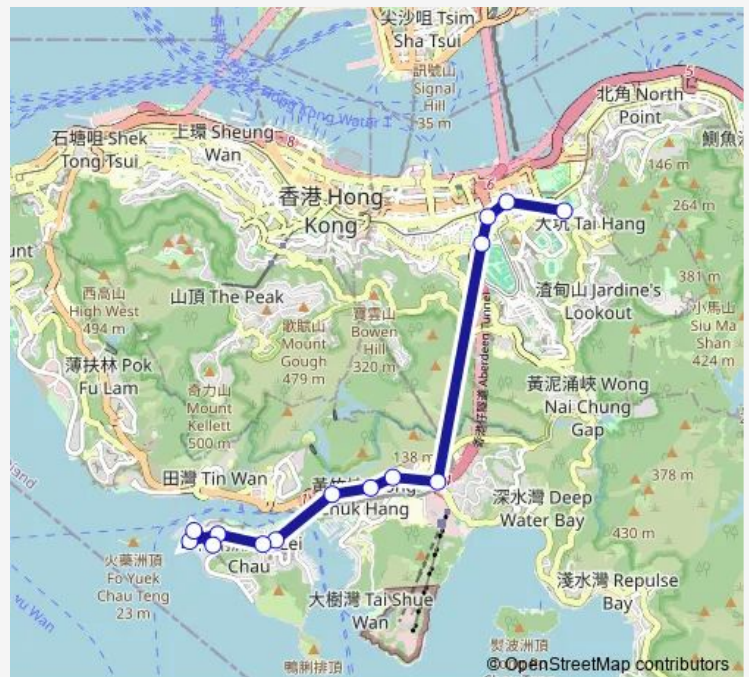

[Ctb] LEE CHI Road, AP LEI Chau Bridge Road[[Kmb+Ctb] LEE CHI Road/
Lee CHI Road, AP LEI Chau Bridge Road

[Ctb] THE Oasis, AP LEI Chau Bridge Road[[Kmb+Ctb] THE Oasis/
The Oasis, AP LEI Chau Bridge Road

Route schedule

[Ctb] Causeway BAY (Moreton Terrace) — [Ctb] South Horizons[[Kmb+Ctb] South Horizons BUS Terminus/
South Horizons

Monday	06:00-00:15 ⁺¹
Tuesday	06:00-00:15 ⁺¹
Wednesday	06:00-00:15 ⁺¹
Thursday	06:00-00:15 ⁺¹
Friday	06:00-00:15 ⁺¹
Saturday	06:00-23:25
Sunday	06:00-22:55

Route info

Direction: [Ctb] Causeway BAY (Moreton Terrace)

Stops: 14

Trip Duration: 0 hour 33 min

■ 592 — South Horizons - Causeway BAY (Moreton Terrace)

[Ctb] YEE WAN Court South Horizons, South Horizon Drive[[Kmb+Ctb] YEE WAN Court/
Yee WAN Court South Horizons, South Horizon Drive