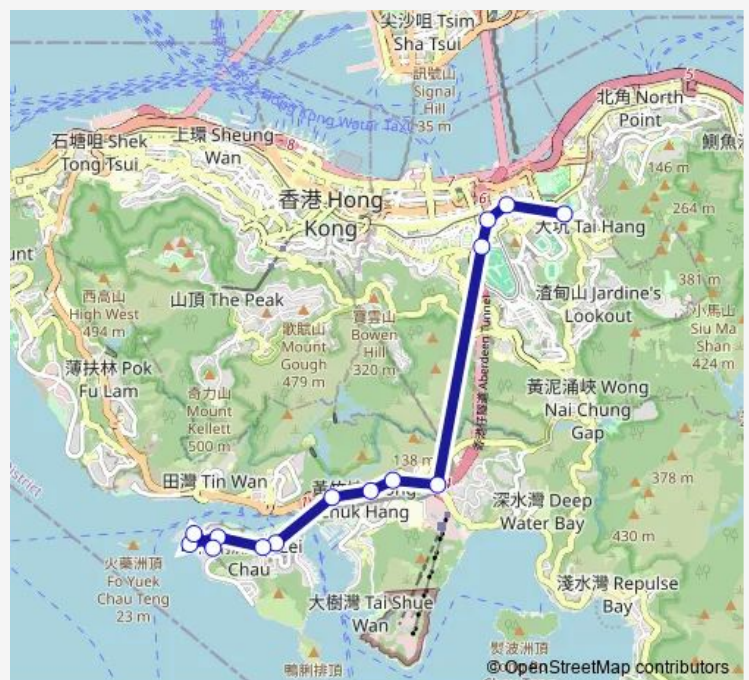

[Ctb] THE Oasis, AP LEI Chau Bridge Road[[Kmb+Ctb] THE Oasis/<Br>The Oasis, AP LEI Chau Bridge Road

### Route schedule

[Ctb] Causeway BAY (Moreton Terrace) — [Ctb] South Horizons[[Kmb+Ctb] South Horizons BUS Terminus/<Br>South Horizons

Monday	06:00-00:15 <sup>+1</sup>
Tuesday	06:00-00:15 <sup>+1</sup>
Wednesday	06:00-00:15 <sup>+1</sup>
Thursday	06:00-00:15 <sup>+1</sup>
Friday	06:00-00:15 <sup>+1</sup>
Saturday	06:00-23:25
Sunday	06:00-22:55

### Route info

Direction: [Ctb] Causeway BAY (Moreton Terrace)

Stops: 14

Trip Duration: 0 hour 31 min

■ 592 — South Horizons - Causeway BAY (Moreton Terrace)

[Ctb] YEE WAN Court South Horizons, South Horizon Drive[[Kmb+Ctb] YEE WAN Court/<Br>Yee WAN Court South Horizons, South Horizon Drive