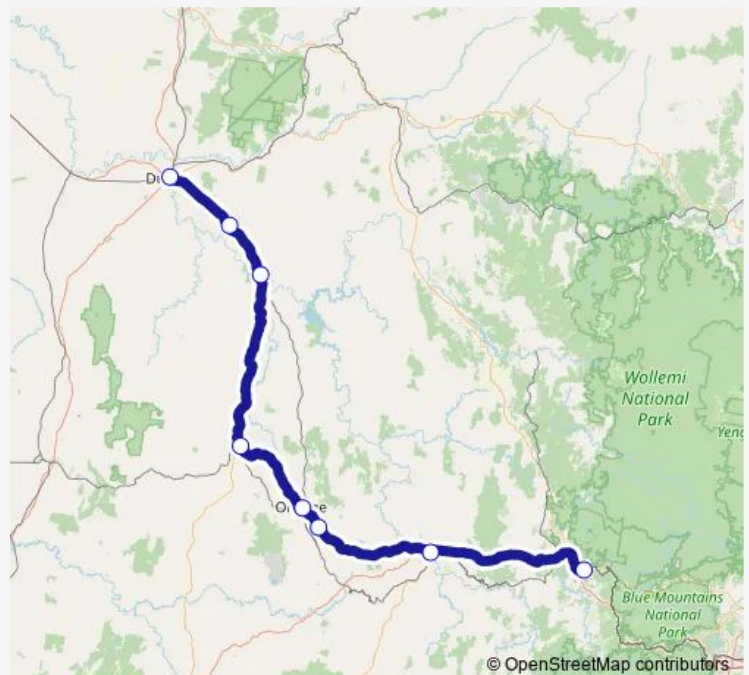

Regional Coach Service 592 Dubbo to Lithgow

[Go to website](#)**Direction**

Dubbo Station, Coach Bay 1 — Lithgow Station, Railway Pde, Bay 1

8 stops

[Open route schedule](#)

Dubbo Station, Coach Bay 1

Mitchell Hwy At Mitchell St

Wellington Station, Coach Stop

Molong Station, Coach Stop

Orange Station, Coach Bay 2

4612 Mitchell Hwy

Bathurst Station, Coach Stop

Lithgow Station, Railway Pde, Bay 1

Route schedule

Dubbo Station, Coach Bay 1 — Lithgow Station, Railway Pde, Bay 1

Monday	09:00
Tuesday	—
Wednesday	09:00
Thursday	—
Friday	—
Saturday	09:00
Sunday	—

Route info

Direction: Dubbo Station, Coach Bay 1

Stops: 8

Trip Duration: 3 hour 55 min

592 — Dubbo to Lithgow

592 Regional Coach Service time schedules and route maps are available in an offline PDF at busmaps.com. Use the busmaps.com website to see live bus times, train schedule or subway schedule, and step-by-step directions for all public transit in Orange