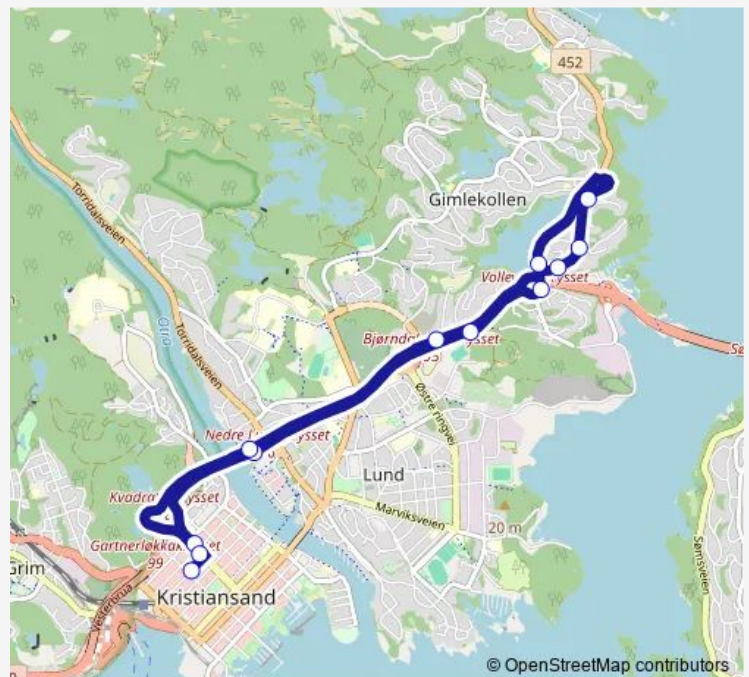

Local Bus Service 592 Kristiansand- Kongsgård li

[Go to website](#)

Direction

Henrik Wergelands gate — Kristian IVs gate

12 stops

[Open route schedule](#)

Henrik Wergelands gate

Kristian IVs gate

Oddernesbrua/Kjøita park

Kristian IVs gate

Route schedule

Henrik Wergelands gate — Kristian IVs gate

Monday	10:00-12:00
Tuesday	10:00-12:00
Wednesday	10:00-12:00
Thursday	10:00-12:00
Friday	10:00-12:00
Saturday	10:00-12:00
Sunday	—

Route info

Direction: Henrik Wergelands gate

Stops: 12

Trip Duration: 0 hour 30 min

592 — Kristiansand- Kongsgård li

592 Local Bus Service time schedules and route maps are available in an offline PDF at busmaps.com. Use the busmaps.com website to see live bus times, train schedule or subway schedule, and step-by-step directions for all public transit in Kristiansand