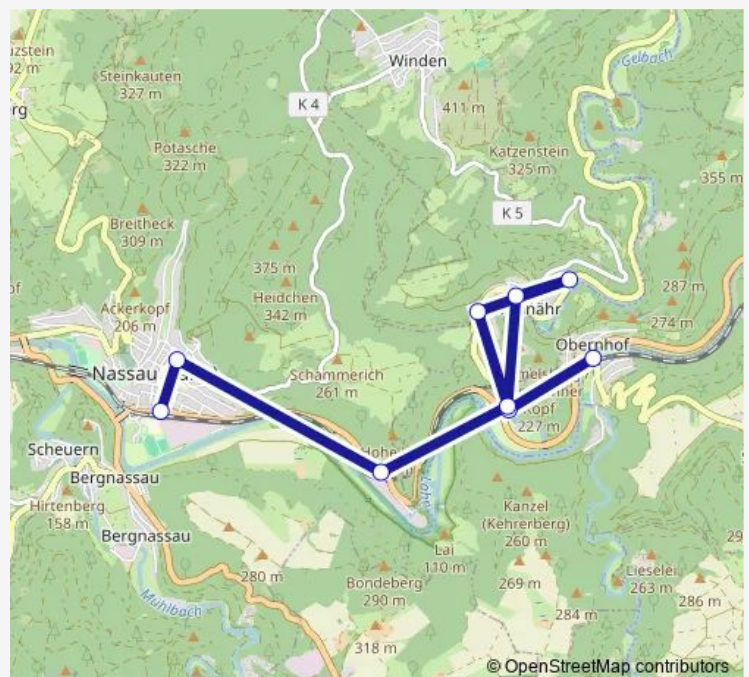

Tuesday 06:31-20:36

Wednesday 06:31-20:36

Thursday 06:31-20:36

Friday 06:31-20:36

Saturday —

Sunday —

Route info

Direction: Obernhof (Lahn) Bahnhof/Lahnbrücke

Stops: 9

Trip Duration: 0 hour 22 min

Direction

Nassau (Lahn) Bf — Obernhof (Lahn) Bahnhof/Lahnbrücke

9 stops

[Open route schedule](#)

Nassau (Lahn) Bf

Nassau (Lahn) Grundschule

Route info

Direction: Nassau (Lahn) Bf

Stops: 9

Trip Duration: 0 hour 21 min

Direction

Seelbach (b. Nassau) Kirchstraße — Nassau (Lahn) Bf

4 stops

[Open route schedule](#)

Wednesday 12:41

Thursday 12:41

Friday 12:41

Saturday —

Sunday —

Route info

Direction: Seelbach (b. Nassau) Kirchstraße

Stops: 4