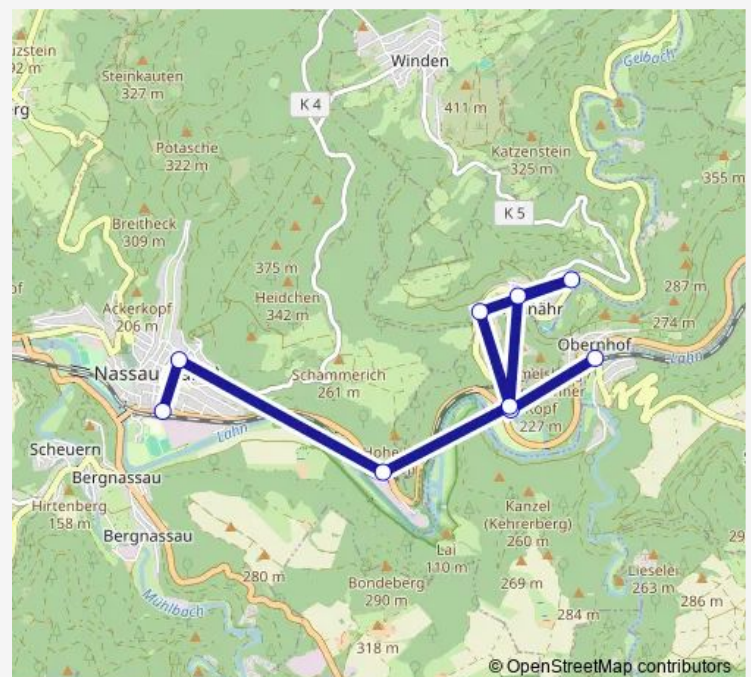

Tuesday 06:31-20:36

Wednesday 06:31-20:36

Thursday 06:31-20:36

Friday 06:31-20:36

Saturday —

Sunday —

Route info

Direction: Obernhof (Lahn) Bahnhof/Lahnbrücke

Stops: 9

Trip Duration: 0 hour 22 min

Direction

Nassau (Lahn) Bf — Obernhof (Lahn) Bahnhof/Lahnbrücke

9 stops

[Open route schedule](#)

Nassau (Lahn) Bf

Nassau (Lahn) Grundschule

Route info

Direction: Nassau (Lahn) Bf

Stops: 9

Trip Duration: 0 hour 21 min

Direction

Seelbach (b. Nassau) Kirchstraße — Nassau (Lahn) Bf

4 stops

[Open route schedule](#)

Wednesday 12:41

Thursday 12:41

Friday 12:41

Saturday —

Sunday —

Route info

Direction: Seelbach (b. Nassau) Kirchstraße

Stops: 4