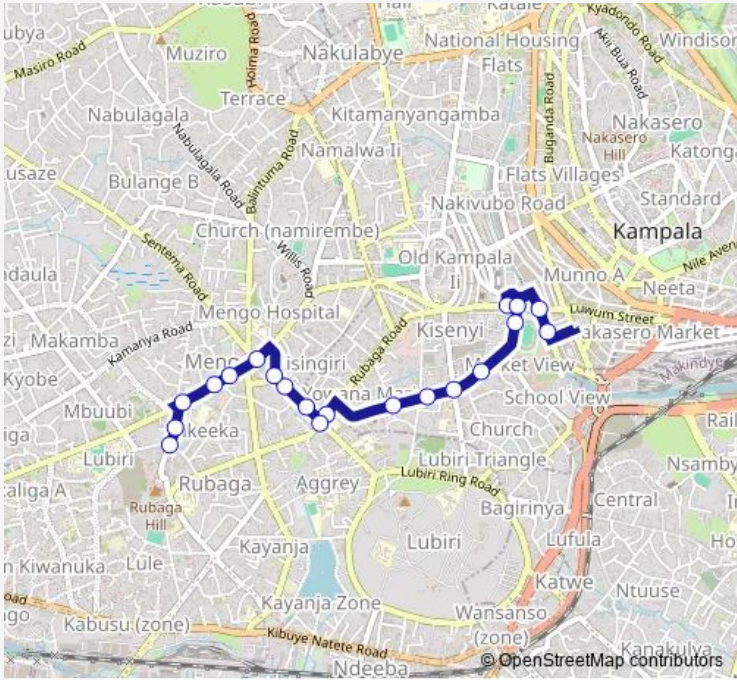

Bus KA051 Old Taxi Park-Rubaga Hospital Stage

[Go to website](#)

Direction
 Cooper Complex Taxi Park - Owino Parkyard Market —
 Lubaga Hospital

20 stops

[Open route schedule](#)

- Cooper Complex Taxi Park - Owino Parkyard Market
- Qualicell Bus Terminal - Nakivubo
- New Taxi Park - Kk Trust Hotel
- New Taxi Park - Blue Room
- Kisenyi Bus Terminal (Kafumbe Mukasa Rd)
- Dahabismil Forex Bureau (Kisenyi)
- Kisenyi Health Center
- Hass Petrol Station (Butikiro Rd)
- Butikiro Rd (Mengo)
- Super Oil (Rubaga Rd)
- Kabaka Roundabout
- Chief Magistrate's Court (Mengo)
- True Worship Center International
- Mengo Post Office
- Mambo Bado
- Shell Mengo
- Kobil Mengo
- Lyna Daycare And Nursery School
- Serena Gardens
- Lubaga Hospital

Route info

Direction: Cooper Complex Taxi Park - Owino Parkyard Market

Stops: 20

Trip Duration: 0 hour 23 min

KA051 — Old Taxi Park-Rubaga Hospital Stage **BusMaps**

Direction

Lubaga Hospital — Mukwano Arcade

9 stops

[Open route schedule](#)

Lubaga Hospital

Africana Super Market (Rubaga Rd)

Kabaka Roundabout

City Parents Primary School

Lubiri High School

Usafi Taxi Park

Thursday 06:30-19:00

Friday 06:30-19:00

Saturday 06:30-19:00

Sunday 06:30-19:00

Route info

Direction: Lubaga Hospital

Stops: 9

Trip Duration: 0 hour 17 min