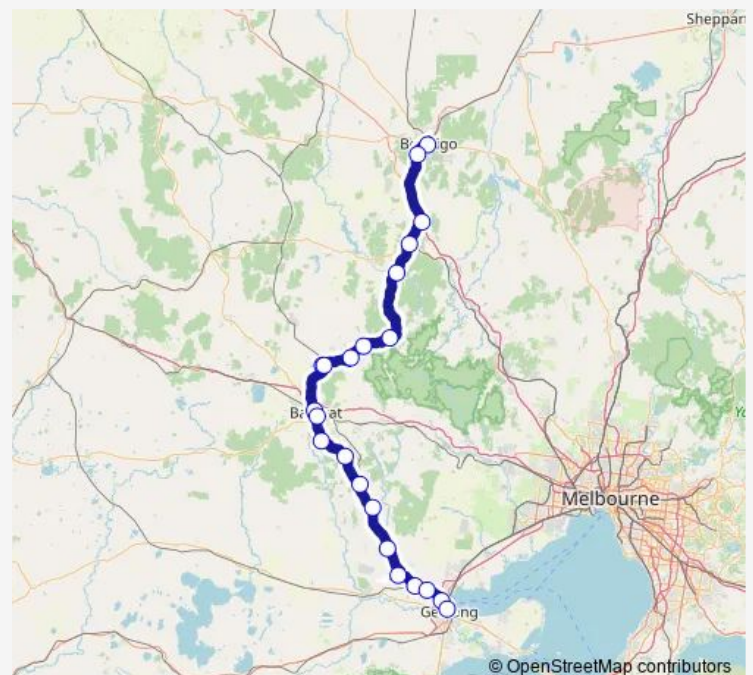

Sunday

—

Route info

Direction: Bendigo Station/Railway Pl (Bendigo)

Stops: 22

Trip Duration: 4 hour 40 min

 Bendigo - Geelong Via Ballarat

Direction

Bendigo Station/Railway Pl (Bendigo) — Geelong Station/Railway Tce (Geelong)

22 stops

[Open route schedule](#)

Bendigo Station/Railway Pl (Bendigo)

Station St/High St (Kangaroo Flat)

Market St/Harmony Way (Harcourt)