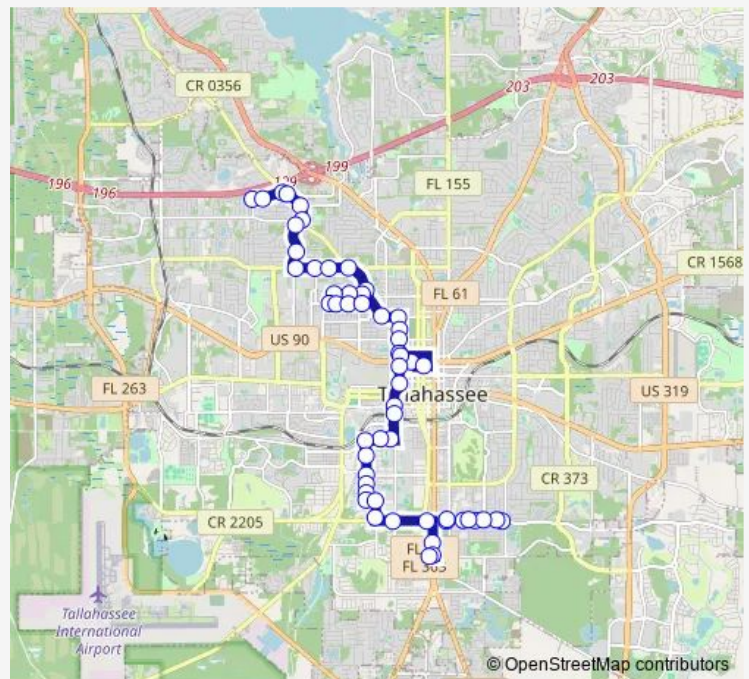

[Go to website](#)

Direction
 Atlas RD AT Portland AVE Nb — N Paul Russell RD AT South Monroe Commons
 55 stops
[Open route schedule](#)

- Atlas RD AT Portland AVE Nb
- Portland AVE AT Gothic DR Eb
- Portland AVE OLD Bainbridge RD Eb
- OLD Bainbridge RD AT Willamette RD Sb
- OLD Bainbridge AT Stone Road Sb
- OLD Bainbridge AT High Rd
- High Road AT Hartsfield RD Sb
- High RD Sunset LN Sb
- Tharpe AT High FAR Side Eb
- Tharpe Street AT Colorado ST Eb
- 1325 W Tharpe ST Eb
- W Tharpe ST AT OLD Bainbridge Eb
- OLD Bainbridge RD Volusia ST Sb
- Volusia ST OLD Bainbridge RD Wb
- Volusia ST AT Abraham ST Wb
- Volusia AND JOE Lewis Wb
- JOE Louis ST Alabama ST Sb
- Alabama ST AT Harlem ST Shelter
- Alabama ST AT Abraham ST Eb
- Alabama ST Dade ST Eb
- OLD Bainbridge RD Fourth AVE Sb

Route schedule

Atlas RD AT Portland AVE Nb — N Paul Russell RD AT South Monroe Commons

Monday	—
Tuesday	—
Wednesday	—
Thursday	—
Friday	—
Saturday	—
Sunday	11:30-17:00

Route info

Direction: Atlas RD AT Portland AVE Nb
 Stops: 55
 Trip Duration: 1 hour 0 min

■ SUN 5 — Sunday 5

Fourth AVE N Macomb ST Eb

N Macomb ST Goodbread LN Sb

N Macomb ST W Brevard ST Sb

Macomb AT W Virginia

W Tennessee ST N Martin Luther Eb

Steele Plaza Gate 18

W Virginia ST N Macomb St

Saturday —

Sunday 11:30-17:00

Route info

Direction: N Paul Russell RD AT South Monroe Commons

Stops: 29

Trip Duration: 1 hour 0 min

Hartsfield RD High RD Nb

Hartsfield RD Sylvan CT Wb