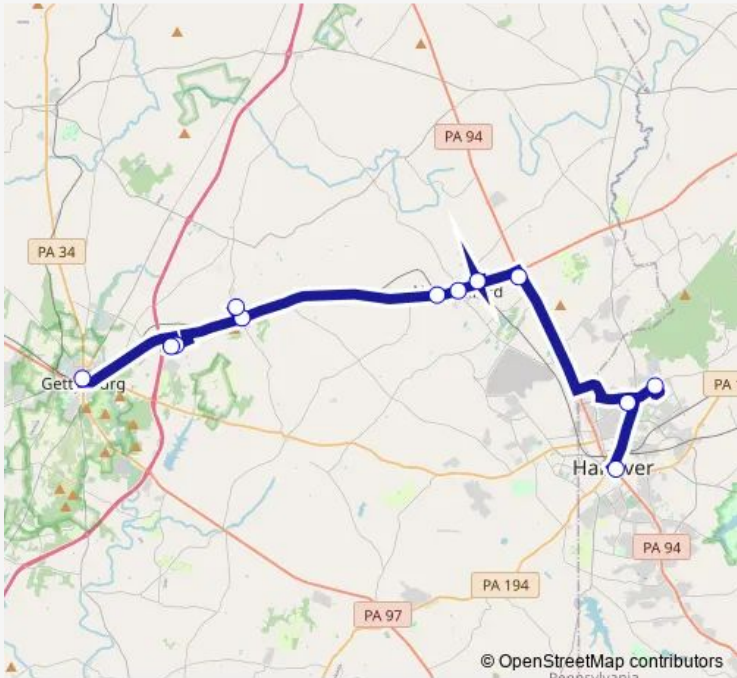

**Bus Ghc GB - HAN Connector**

[Go to website](#)

**Direction**  
 E. Walnut St. at York St. — Gettysburg Transfer Center  
 12 stops  
[Open route schedule](#)

- E. Walnut St. at York St.
- PCA Fullfillment Center
- Hanover Crossing Shopping Center
- Cross Keys Village
- Billerbeck St. at Golden Ln. (Sb)
- Emory Church
- 7-Eleven (Wb)
- Adams Rescue Mission (Wb)
- Adams County Prison
- V-Twin at Proline Pl. (Wb)
- Gateway Blvd. at V-Twin Dr. (Nb)
- Gettysburg Transfer Center

Route schedule  
 E. Walnut St. at York St. — Gettysburg Transfer Center

Monday	07:00-17:00
Tuesday	07:00-17:00
Wednesday	07:00-17:00
Thursday	07:00-17:00
Friday	07:00-17:00
Saturday	—
Sunday	—

Route info  
 Direction: E. Walnut St. at York St.  
 Stops: 12  
 Trip Duration: 1 hour 0 min

**Direction**

Gettysburg Transfer Center — E. Walnut St. at York St.

11 stops

[Open route schedule](#)

Gettysburg Transfer Center

Gateway Blvd. at V-Twin Dr. (Sb)

v-Twin at Proline (Eb)

Adams County Prison

## Route schedule

Gettysburg Transfer Center — E. Walnut St. at York St.

Monday	06:05-16:05
Tuesday	06:05-16:05
Wednesday	06:05-16:05
Thursday	06:05-16:05
Friday	06:05-16:05
Saturday	—
Sunday	—