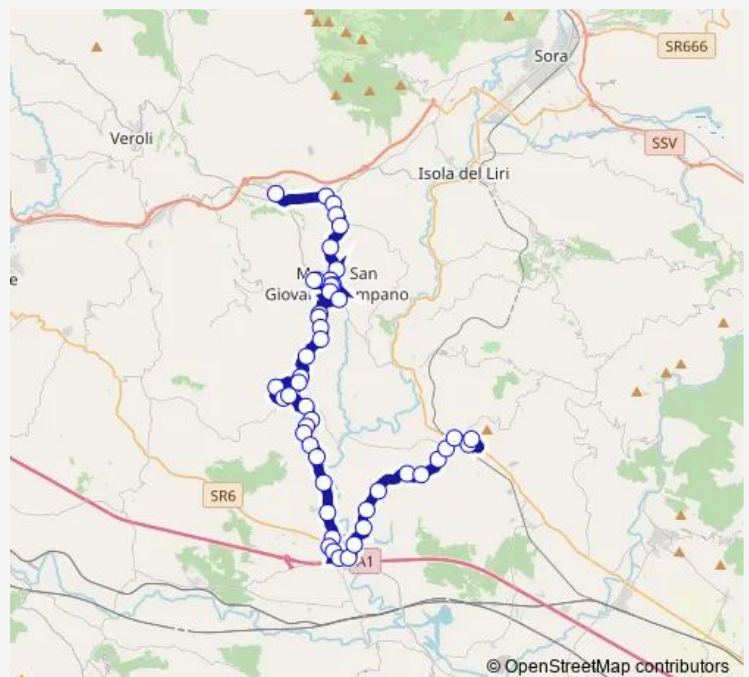

## Route schedule

Veroli | Abbazia di Casamari # f5867 — Arce | Via Marconi  
Via Magni # f5271

Monday 06:20

Tuesday 06:20

Wednesday 06:20

Thursday 06:20

Friday 06:20

Saturday —

## Route info

Direction: Veroli | Abbazia di Casamari # f5867

Stops: 48

Trip Duration: 1 hour 0 min

Casamari - Arce # So25d

Strangolagalli | Via Piana Via Cese # f5784

Strangolagalli | Via D'Amico Via Colle # f5684