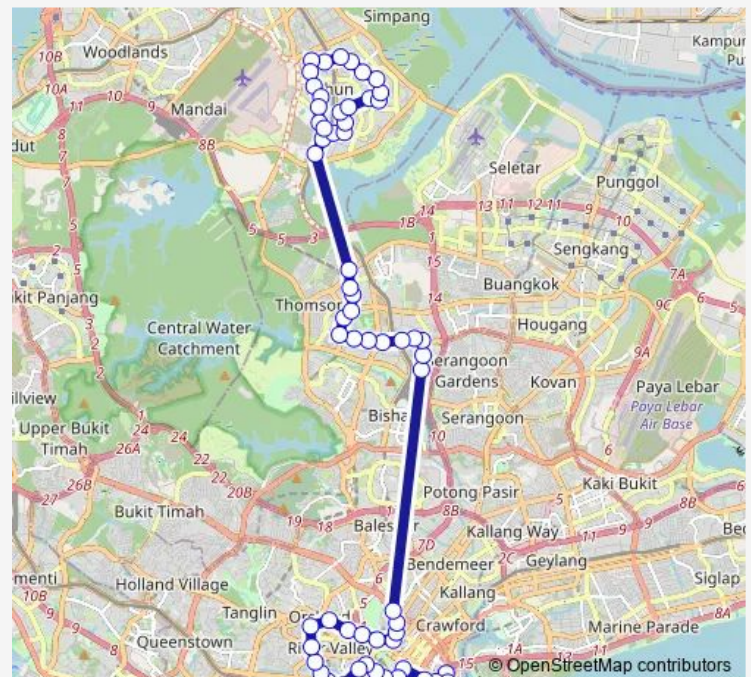

Orchard Stn/Lucky Plaza

Opp Somerset Stn

Concorde Hotel S'pore

Route schedule

Marina Ctr Ter — Opp Khatib Stn Exit D

Monday —

Tuesday —

Wednesday —

Thursday —

Friday —

Saturday 24:00

Sunday —

Route info

Direction: Marina Ctr Ter

Stops: 62

Trip Duration: 2 hour 17 min